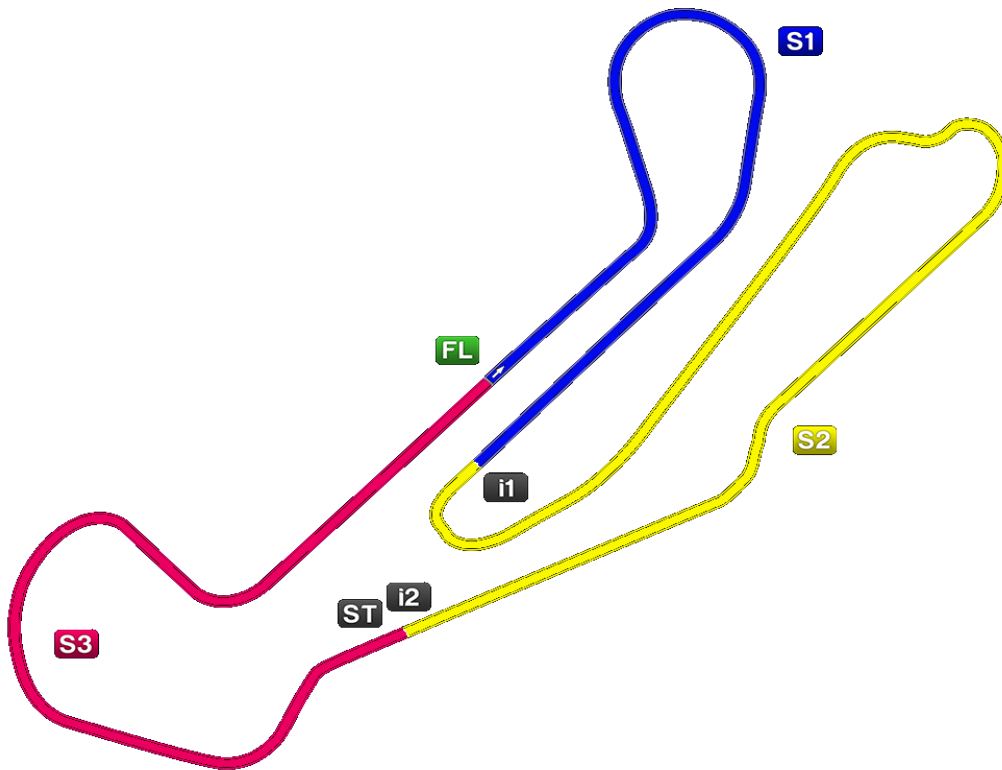

# Barber Motorsports Park

2.30 miles

Birmingham, Alabama

2017

## Sectors

Section	Entry Timeline	Exit Timeline	Length (Ft,In)	Length (Inches)
S1	FL Start/Finish	i1	3376' 0"	40512
S2	i1	i2	5185' 0"	62220
S3	i2	FL Start/Finish	3495' 0"	41940

## Speed Traps

	Length (Ft,In)	Length (Inches)
ST	121' 0"	1452

## Sectors

Section	Entry Timeline			Exit Timeline		Length (Ft,In)	Length (Inches)
S01	T1	SFT	Start/Finish	T2	IM1	3376' 0"	40512
S02	T2	IM1		T3	SP2	5064' 0"	60768
S03	T3	SP2	Pit Out	T4	IM2	121' 0"	1452
S04	T4	IM2		T1	SFT	3495' 0"	41940