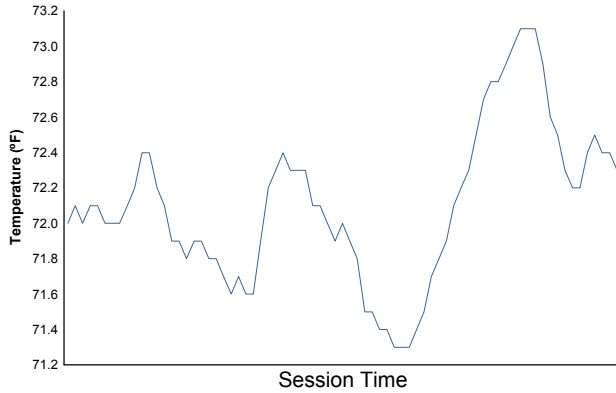

IMSA WeatherTech SportsCar Championship

Practice 2 Weather Report

Air Temperature

Track Temperature

Humidity

Pressure

Wind Speed

Wind Direction