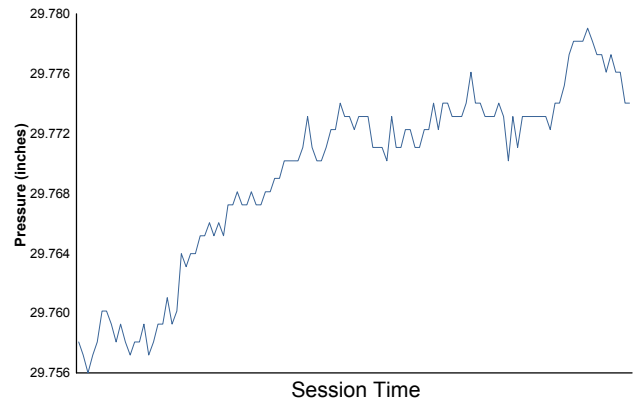

BUBBA burger® Sports Car Grand Prix at Long Beach

Long Beach Street Course / 1.968 miles
April 12 - 13, 2019 / Long Beach, California

IMSA WeatherTech SportsCar Championship

Practice 1 Weather Report

Air Temperature

Track Temperature

Humidity

Pressure

Wind Speed

Wind Direction

Track Status: **DRY**