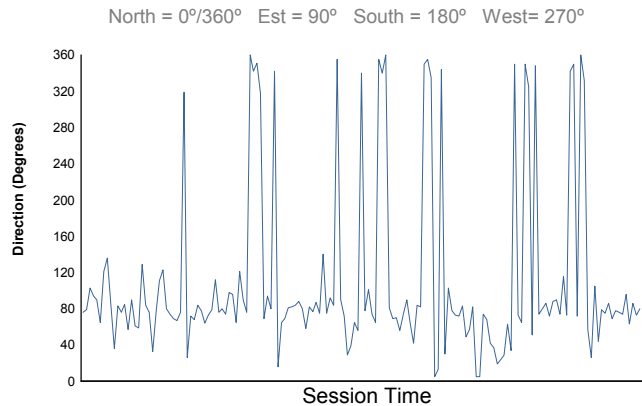

Humidity

Pressure

Wind Speed

Wind Direction

Track Status: **DRY**