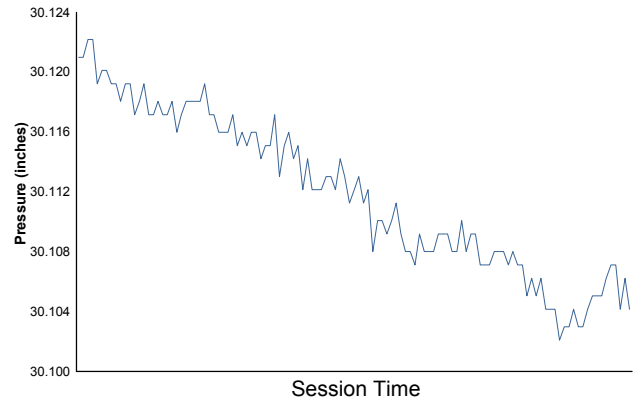

Virginia Is For Racing Lovers Grand Prix

Virginia International Raceway / 3.27 miles
August 23 - 25, 2019 / Alton, Virginia

IMSA Michelin Pilot Challenge

Race Weather Report

Air Temperature

Track Temperature

Humidity

Pressure

Wind Speed

Wind Direction

Track Status: **DRY**