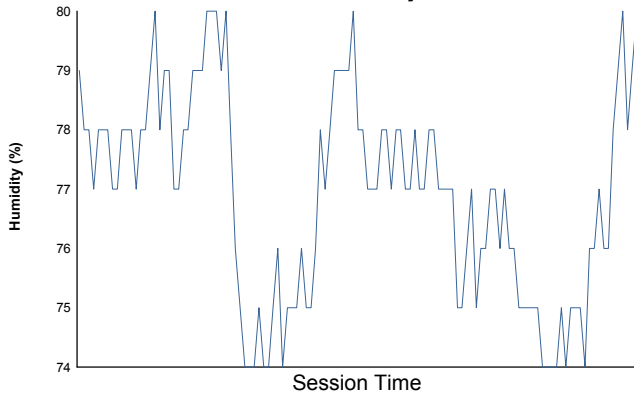

Virginia Is For Racing Lovers Grand Prix

Virginia International Raceway / 3.27 miles
August 23 - 25, 2019 / Alton, Virginia

IMSA Michelin Pilot Challenge

Race Weather Report

Air Temperature

Track Temperature

Humidity

Pressure

Wind Speed

Wind Direction

Track Status: **DRY**