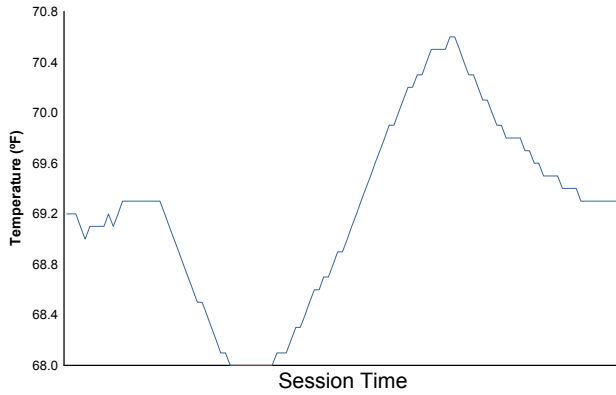

Virginia Is For Racing Lovers Grand Prix

Virginia International Raceway / 3.27 miles
August 23 - 25, 2019 / Alton, Virginia

IMSA Michelin Pilot Challenge

Race Weather Report

Air Temperature

Track Temperature

Humidity

Pressure

Wind Speed

Wind Direction

Track Status: **DRY**