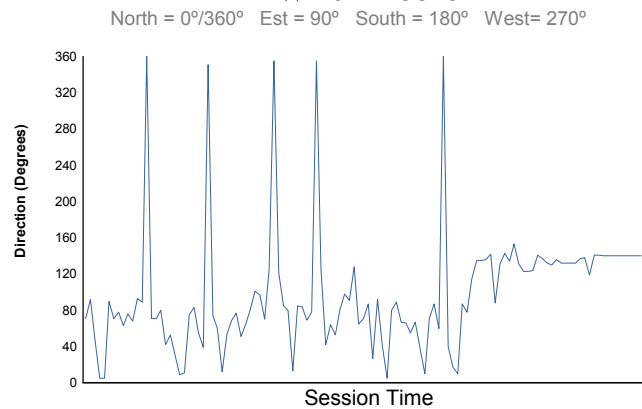

Humidity

Pressure

Wind Speed

Wind Direction

Track Status: **DRY**