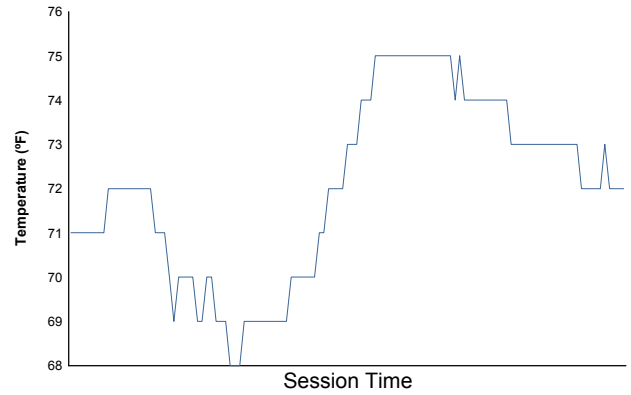

Virginia Is For Racing Lovers Grand Prix

Virginia International Raceway / 3.27 miles
August 23 - 25, 2019 / Alton, Virginia

IMSA Michelin Pilot Challenge

Race Weather Report

Air Temperature

Track Temperature

Humidity

Pressure

Wind Speed

Wind Direction

Track Status: **DRY**