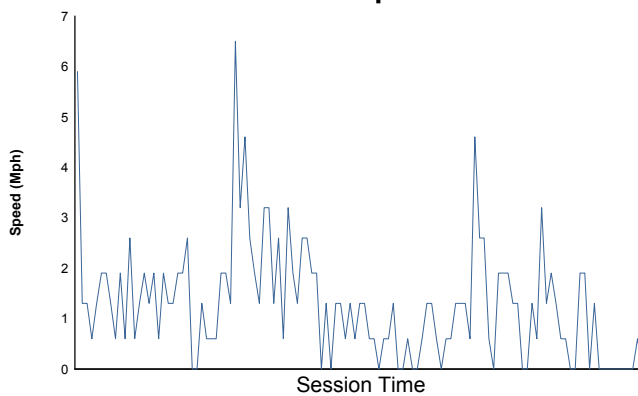

Virginia Is For Racing Lovers Grand Prix

Virginia International Raceway / 3.27 miles
August 23 - 25, 2019 / Alton, Virginia

IMSA Michelin Pilot Challenge

Race Weather Report

Air Temperature

Track Temperature

Humidity

Pressure

Wind Speed

Wind Direction

Track Status: **DRY**