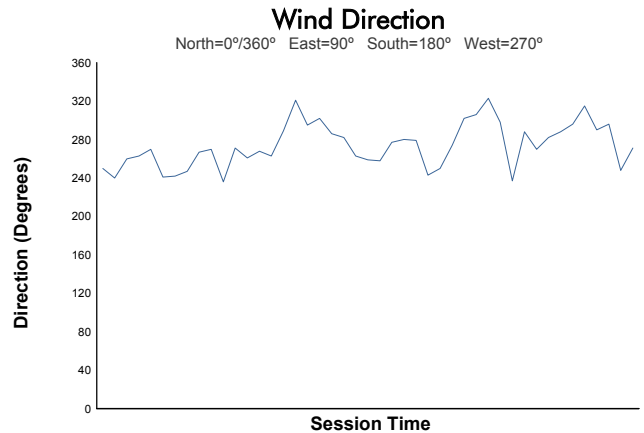

Practice 1 Weather Report

Track Status: **DRY**