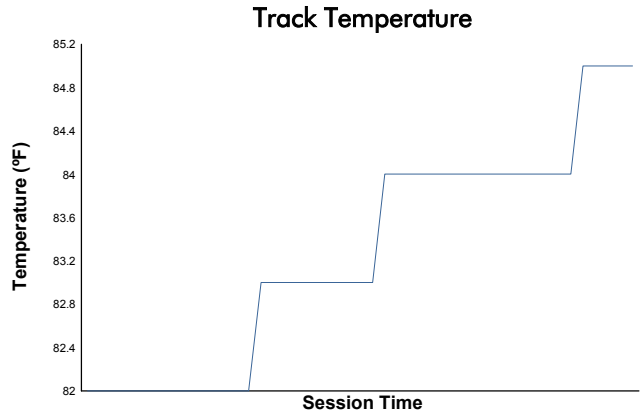

Practice 1 Weather Report

Track Status: **DRY**