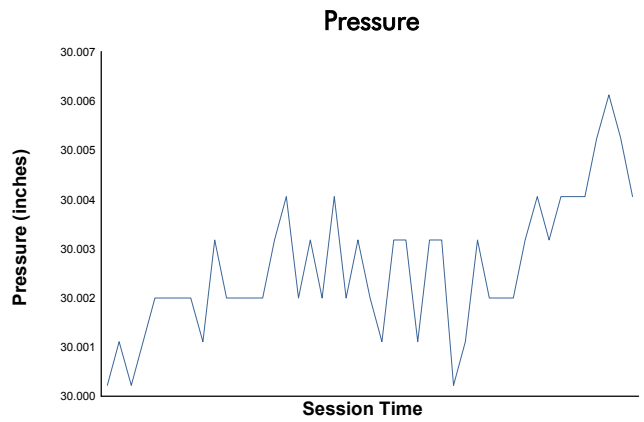

Practice 1 Weather Report

Track Status: **DRY**