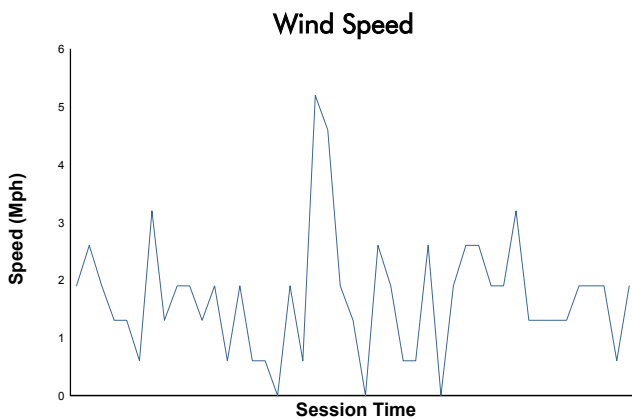

Practice 1 Weather Report

Track Status: **DRY**