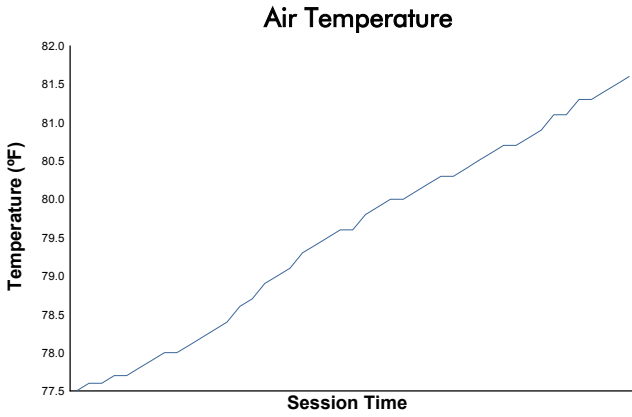

Practice 1 Weather Report

Track Status: **DRY**