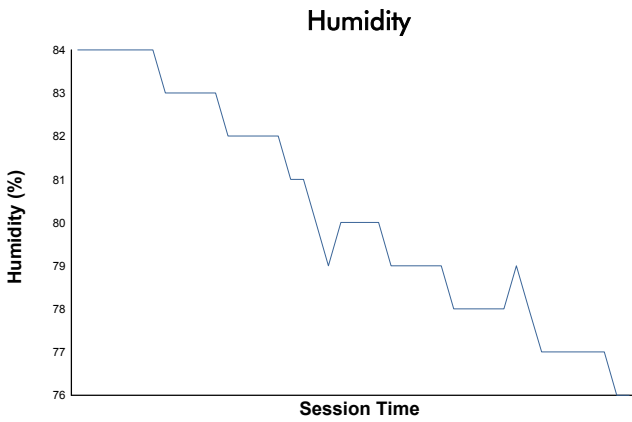

Practice 1 Weather Report

Track Status: **DRY**