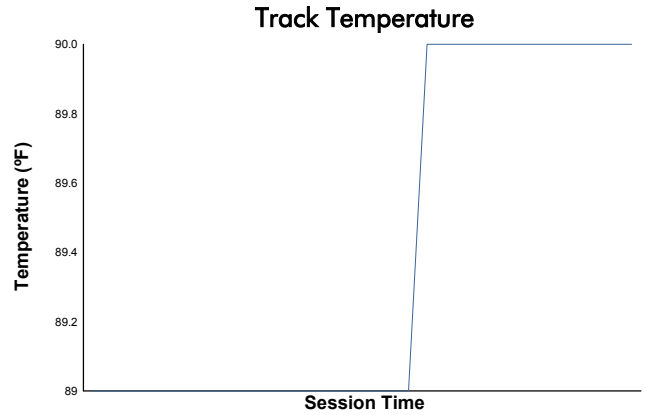

Practice 2 Weather Report

Track Status: **DRY**