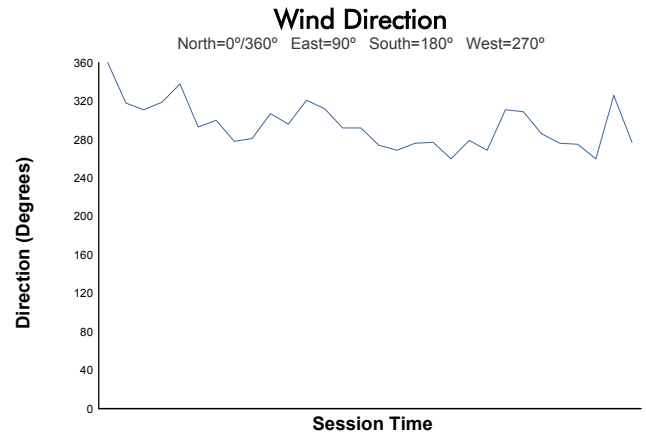

Practice 2 Weather Report

Track Status: **DRY**