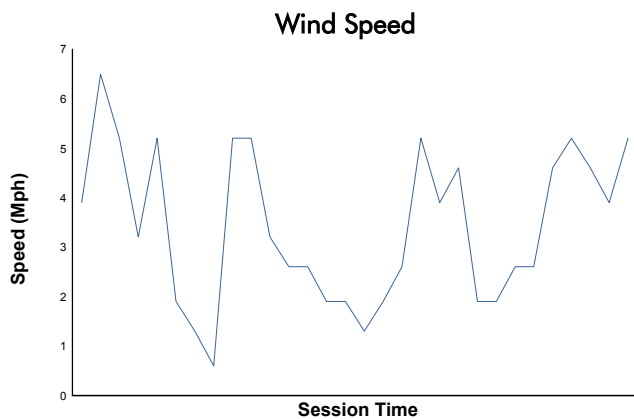

Practice 2 Weather Report

Track Status: **DRY**