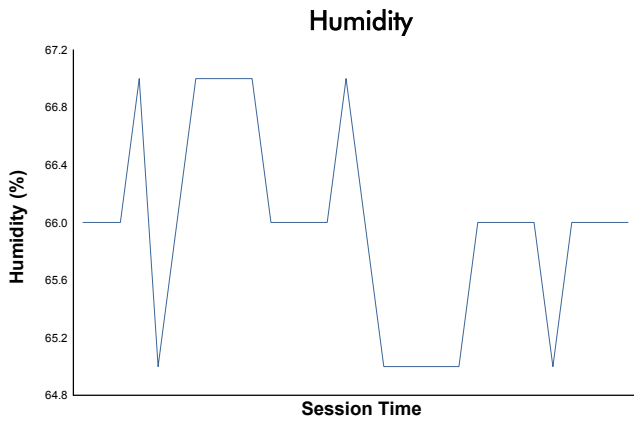

Practice 2 Weather Report

Track Status: **DRY**