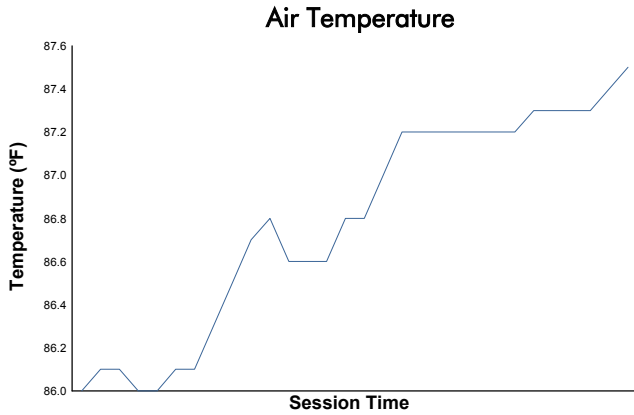

Practice 2 Weather Report

Track Status: **DRY**