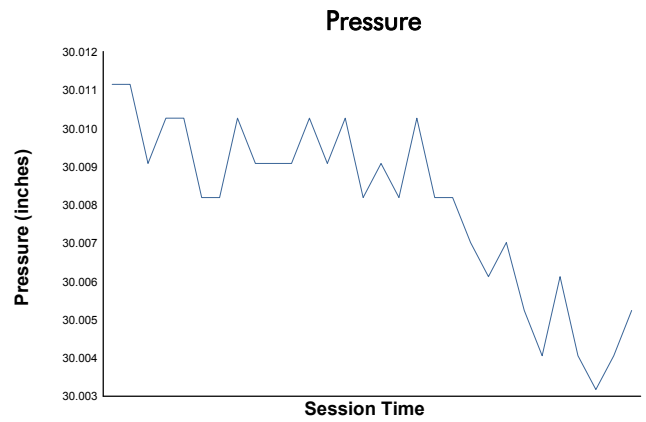

Practice 2 Weather Report

Track Status: **DRY**