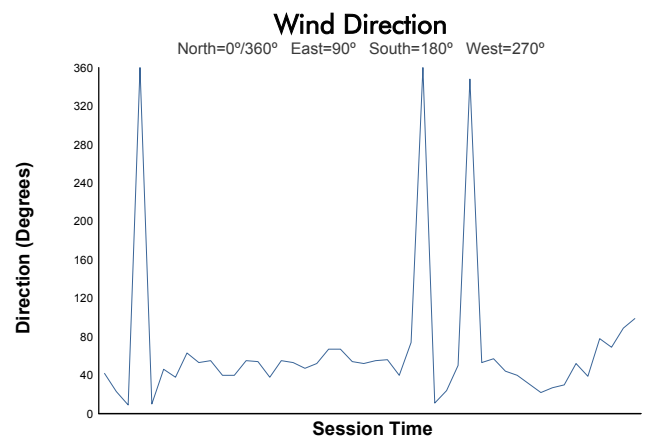

GT3 CUP CHALLENGE
USA
BY YOKOHAMA

Michelin Raceway Road Atlanta / 2.54 miles
September 4 - 6 / Braselton, Georgia

Porsche GT3 Cup Challenge USA by Yokohama

Race 1 Weather Report

Track Status: **DRY**