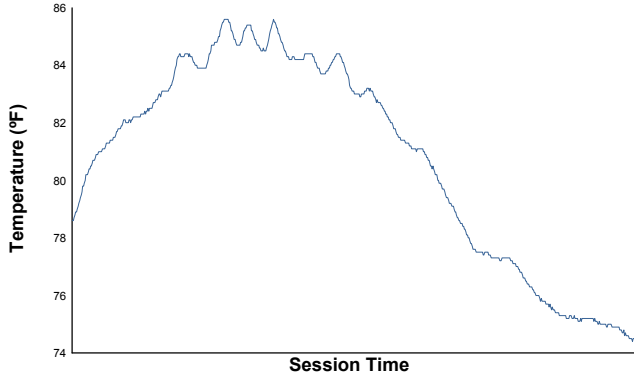

Air Temperature

Track Temperature

Humidity

Pressure

Wind Speed

Wind Direction

Track Status:

DRY