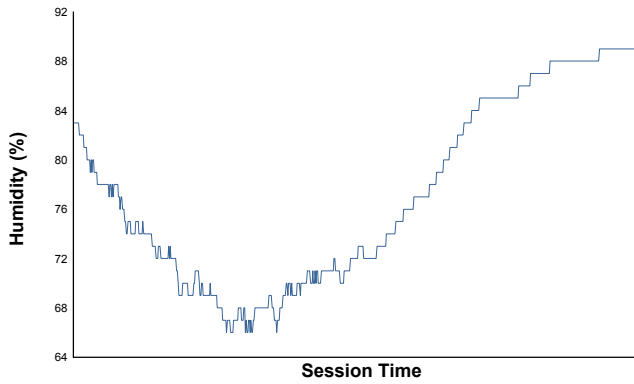

Air Temperature

Track Temperature

Humidity

Pressure

Wind Speed

Wind Direction

Track Status:

DRY