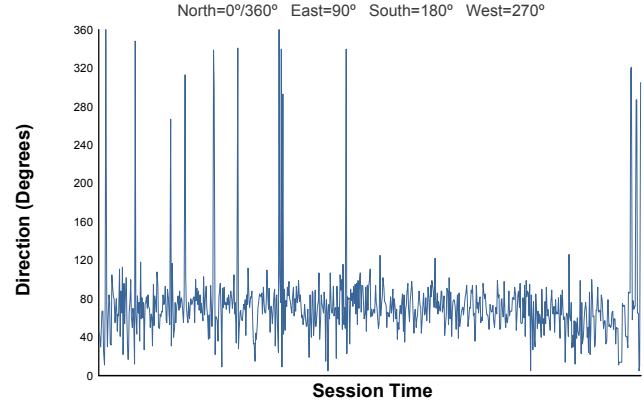

Air Temperature

Track Temperature

Humidity

Pressure

Wind Speed

Wind Direction

Track Status:

DRY