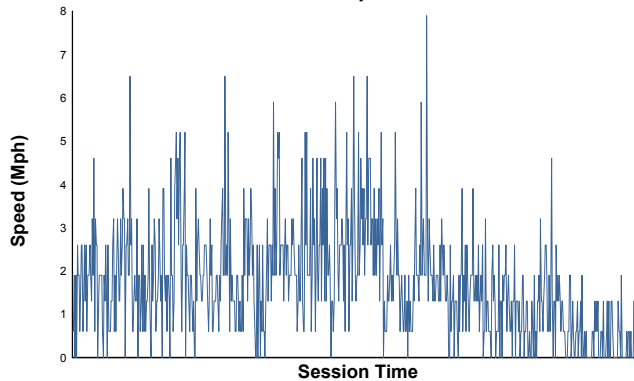

Air Temperature

Track Temperature

Humidity

Pressure

Wind Speed

Wind Direction

Track Status:

DRY