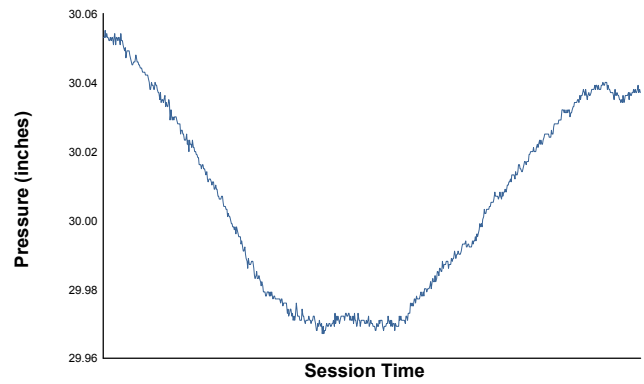

Air Temperature

Track Temperature

Humidity

Pressure

Wind Speed

Wind Direction

Track Status:

DRY