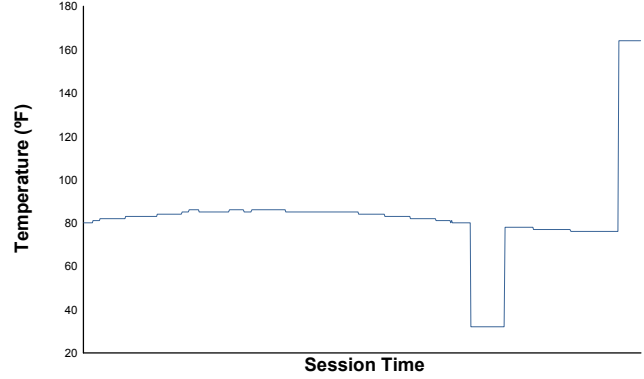

Air Temperature

Track Temperature

Humidity

Pressure

Wind Speed

Wind Direction

Track Status:

DRY