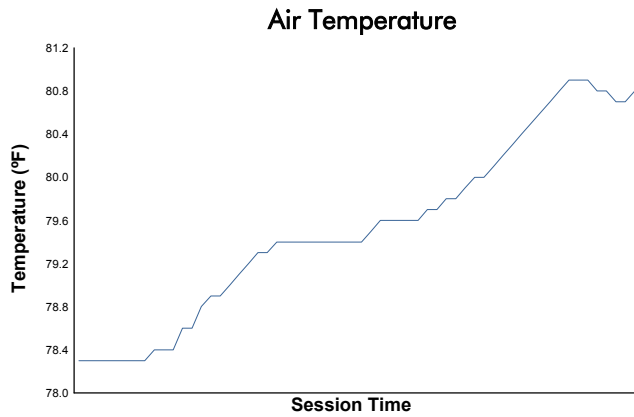

Alan Jay Automotive Network 120

Sebring International Raceway / 3.74 miles
November 12 - 14, 2020 / Sebring, Florida

IMSA Michelin Pilot Challenge

Practice 1 Weather Report

Track Status: **DRY**