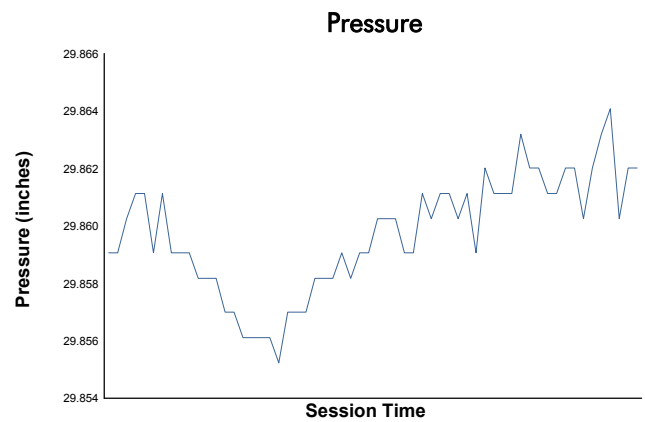

Alan Jay Automotive Network 120

Sebring International Raceway / 3.74 miles
November 12 - 14, 2020 / Sebring, Florida

IMSA Michelin Pilot Challenge

Practice 1 Weather Report

Track Status: **DRY**