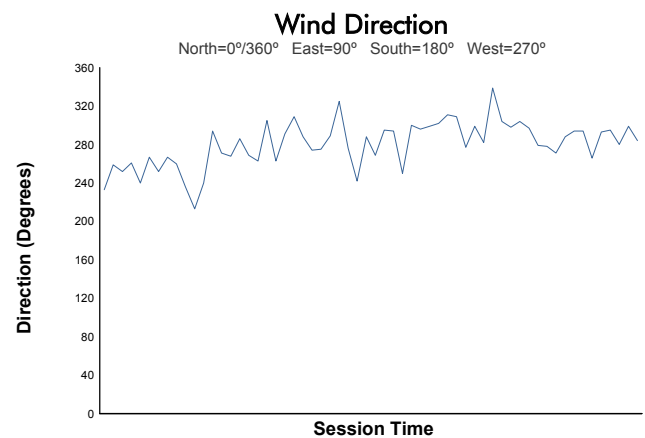

Alan Jay Automotive Network 120

Sebring International Raceway / 3.74 miles
November 12 - 14, 2020 / Sebring, Florida

IMSA Michelin Pilot Challenge

Practice 1 Weather Report

Track Status: **DRY**