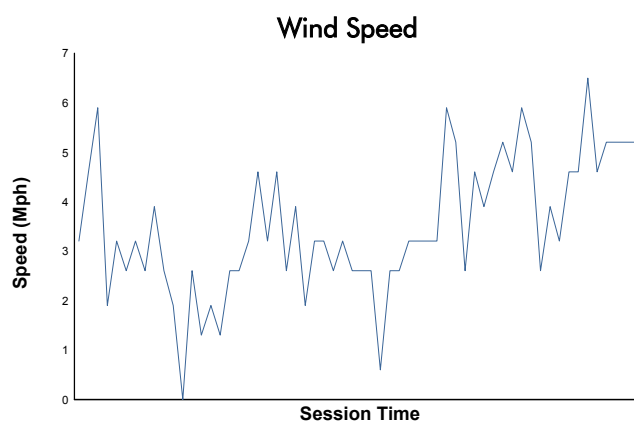

Alan Jay Automotive Network 120

Sebring International Raceway / 3.74 miles
November 12 - 14, 2020 / Sebring, Florida

IMSA Michelin Pilot Challenge

Practice 1 Weather Report

Track Status: **DRY**