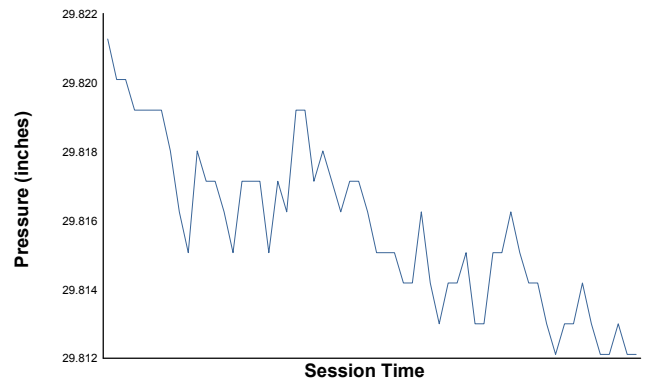

Alan Jay Automotive Network 120

Sebring International Raceway / 3.74 miles
November 12 - 14, 2020 / Sebring, Florida

IMSA Michelin Pilot Challenge

Practice 2 Weather Report

Air Temperature

Track Temperature

Humidity

Pressure

Wind Speed

Wind Direction

Track Status:

DRY