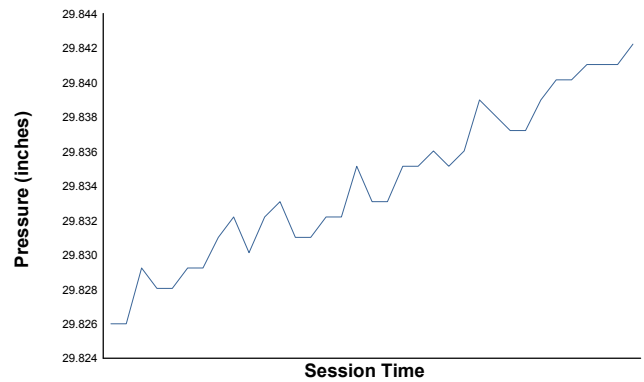

Alan Jay Automotive Network 120

Sebring International Raceway / 3.74 miles
November 12 - 14, 2020 / Sebring, Florida

IMSA Michelin Pilot Challenge

Qualifying Weather Report

Air Temperature

Track Temperature

Humidity

Pressure

Wind Speed

Wind Direction

Track Status:

DRY