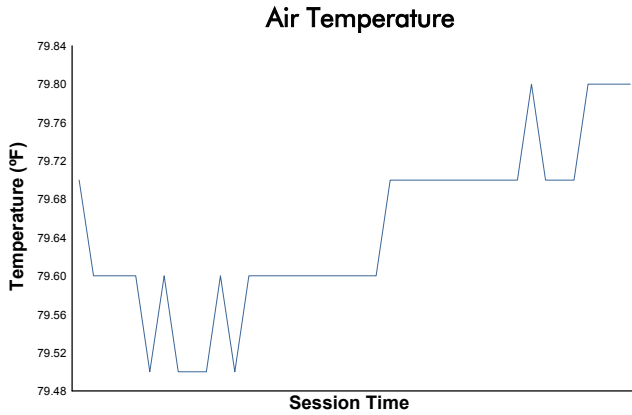

Porsche GT3 Cup Challenge USA by Yokohama

Practice 1 Weather Report

Track Status:

DRY