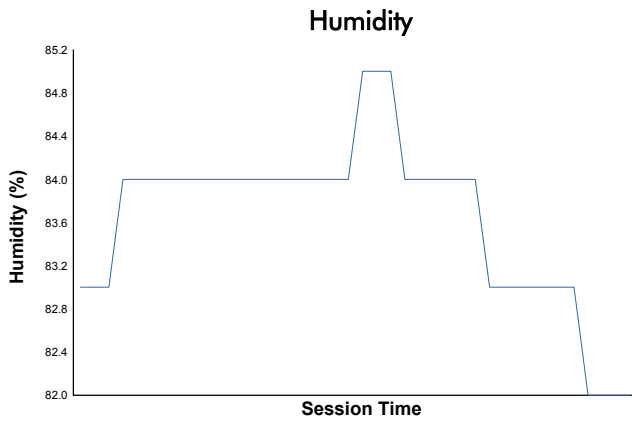

Porsche GT3 Cup Challenge USA by Yokohama

Practice 1 Weather Report

Track Status:

DRY