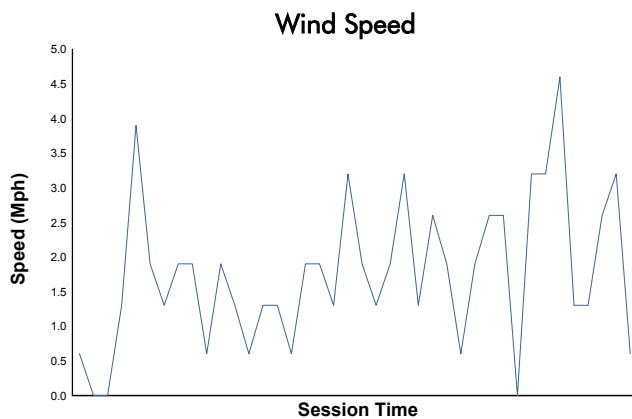

Porsche GT3 Cup Challenge USA by Yokohama

Practice 1 Weather Report

Track Status:

DRY