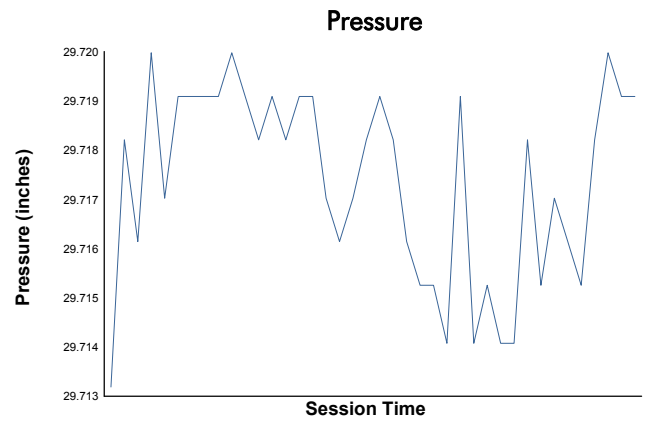

Porsche GT3 Cup Challenge USA by Yokohama

Practice 1 Weather Report

Track Status:

DRY