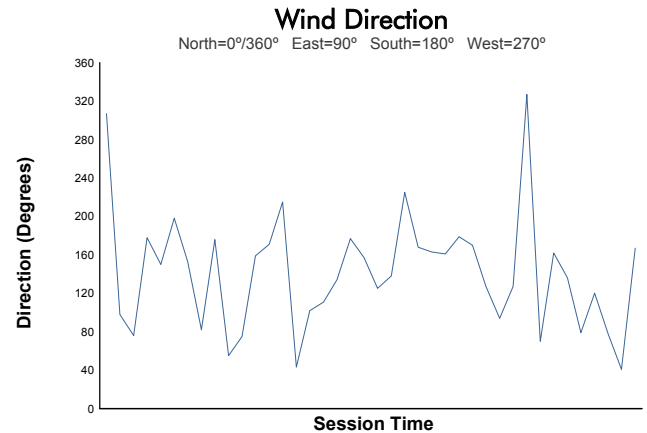

Porsche GT3 Cup Challenge USA by Yokohama

Practice 1 Weather Report

Track Status:

DRY