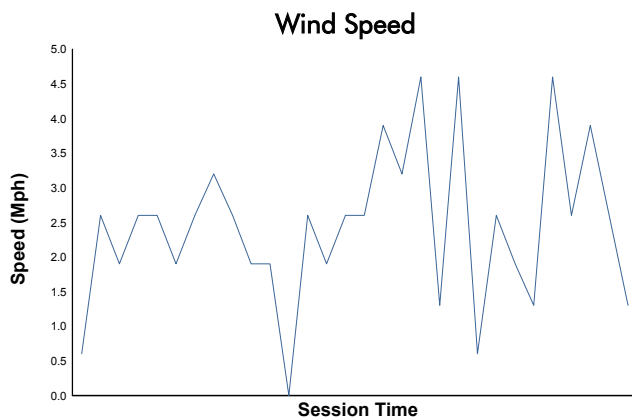

**Porsche GT3 Cup Challenge USA by Yokohama**

**Practice 2 Weather Report**

Track Status: **DRY**