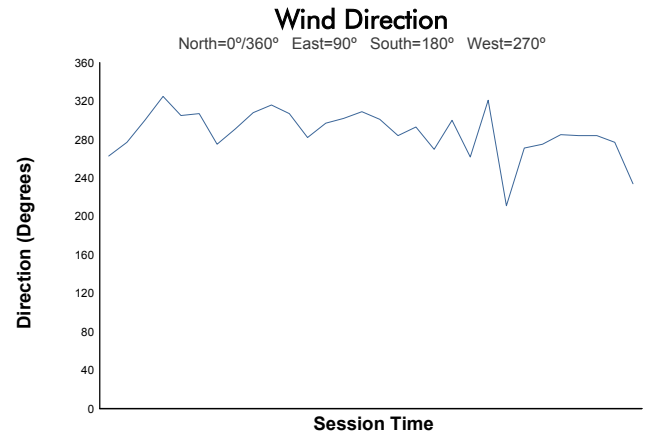

**Porsche GT3 Cup Challenge USA by Yokohama**

**Practice 2 Weather Report**

Track Status: **DRY**