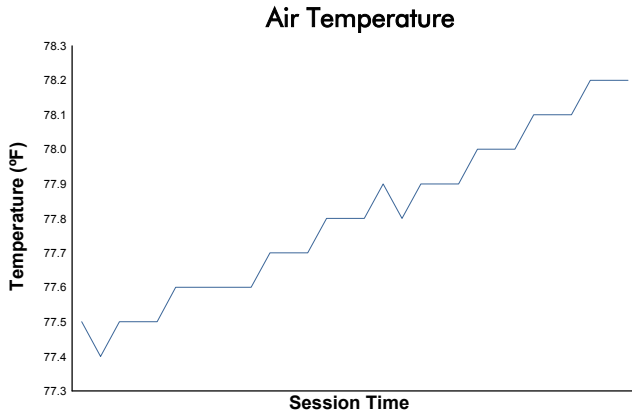

**Porsche GT3 Cup Challenge USA by Yokohama**

**Practice 2 Weather Report**

Track Status: **DRY**