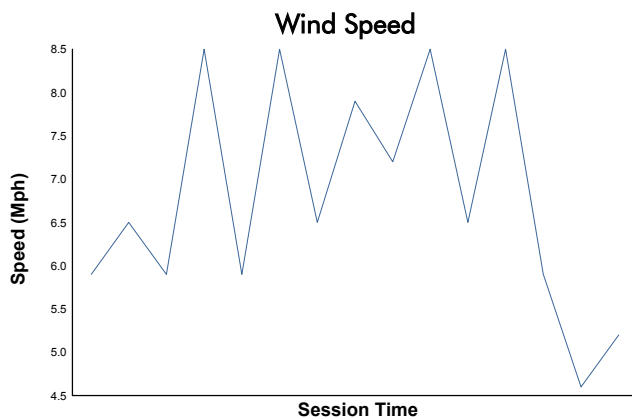

Porsche GT3 Cup Challenge USA by Yokohama

Qualifying Weather Report

Track Status: **DRY**