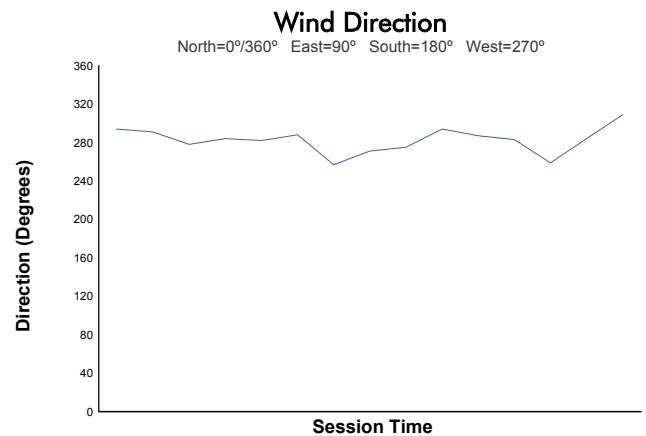

Porsche GT3 Cup Challenge USA by Yokohama

Qualifying Weather Report

Track Status: **DRY**