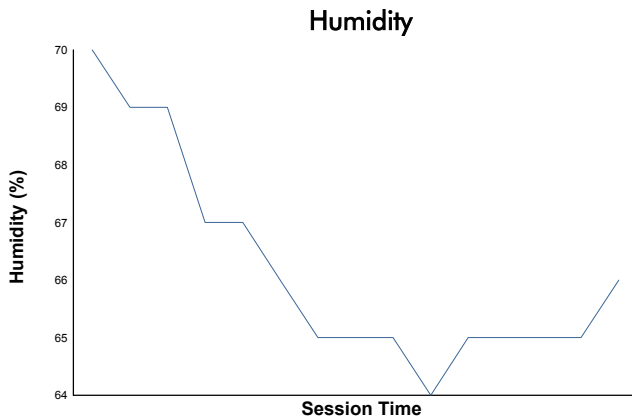

Porsche GT3 Cup Challenge USA by Yokohama

Qualifying Weather Report

Track Status: **DRY**