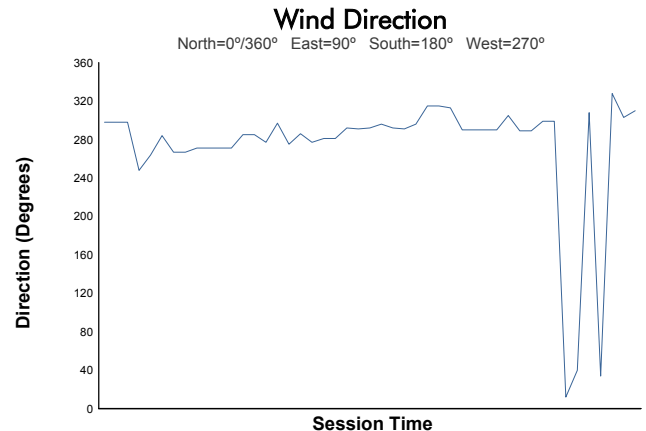

**Porsche GT3 Cup Challenge USA by Yokohama**

**Race 1 Weather Report**

Track Status: **DRY**