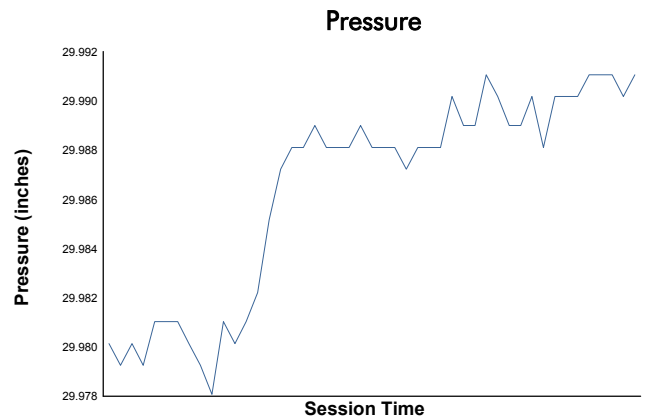

**Porsche GT3 Cup Challenge USA by Yokohama**

**Race 1 Weather Report**

Track Status: **DRY**