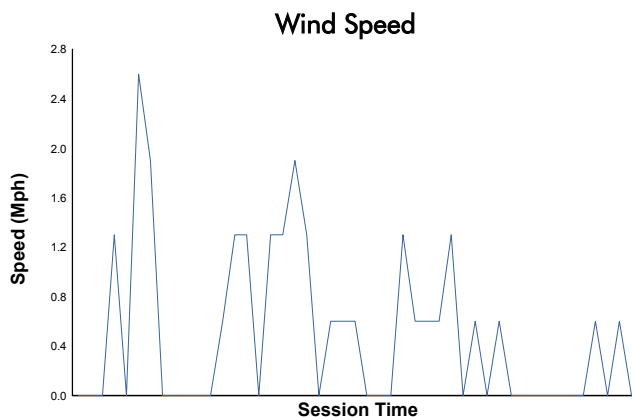

**Porsche GT3 Cup Challenge USA by Yokohama**

**Race 1 Weather Report**

Track Status: **DRY**