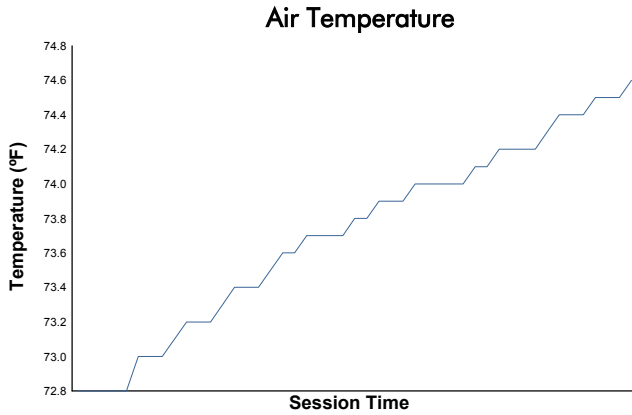

**Porsche GT3 Cup Challenge USA by Yokohama**

**Race 1 Weather Report**

Track Status: **DRY**