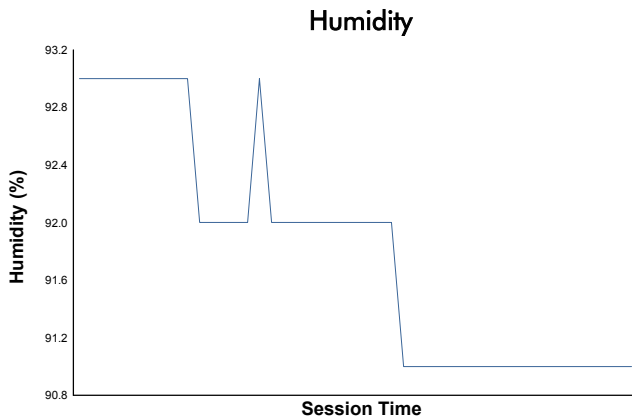

**Porsche GT3 Cup Challenge USA by Yokohama**

**Race 1 Weather Report**

Track Status: **DRY**