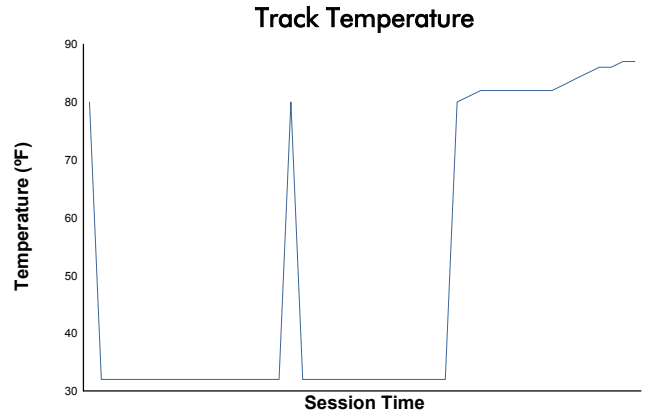

**Porsche GT3 Cup Challenge USA by Yokohama**

**Race 1 Weather Report**

Track Status: **DRY**