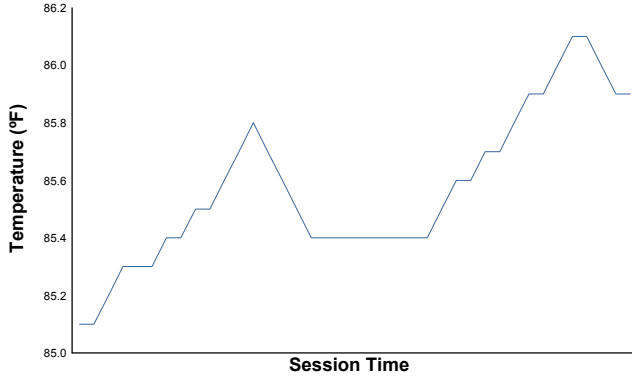

Air Temperature

Track Temperature

Humidity

Pressure

Wind Speed

Wind Direction

Track Status:

DRY