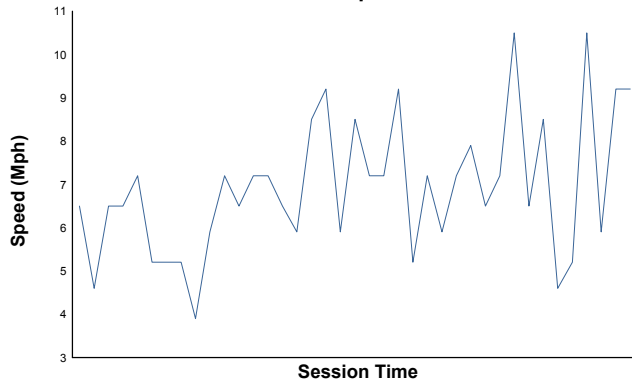

Air Temperature

Track Temperature

Humidity

Pressure

Wind Speed

Wind Direction

Track Status:

DRY