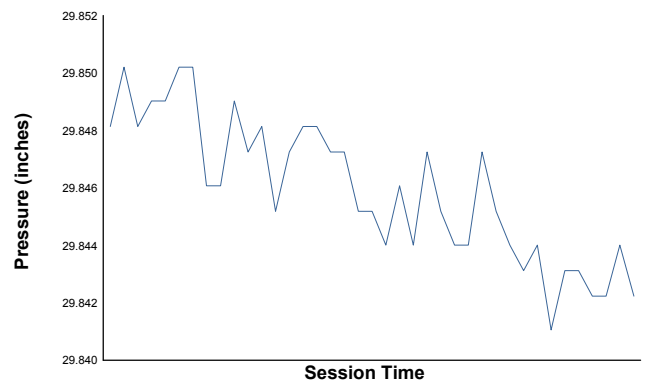

Air Temperature

Track Temperature

Humidity

Pressure

Wind Speed

Wind Direction

Track Status:

DRY