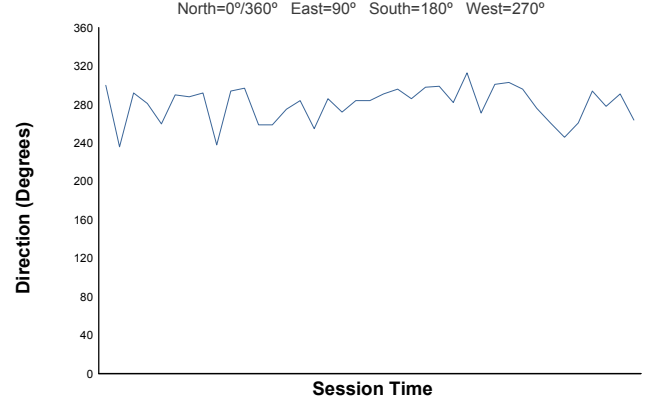

Air Temperature

Track Temperature

Humidity

Pressure

Wind Speed

Wind Direction

Track Status:

DRY