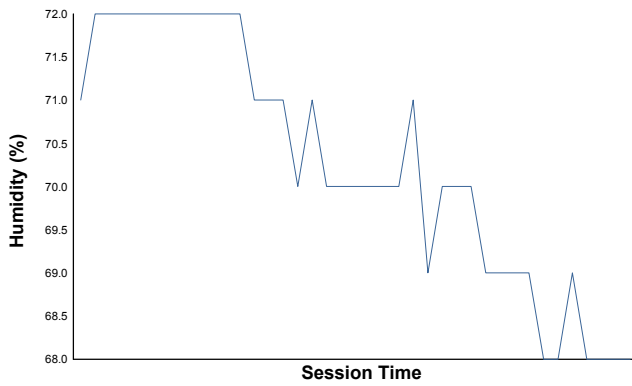

Air Temperature

Track Temperature

Humidity

Pressure

Wind Speed

Wind Direction

Track Status:

DRY