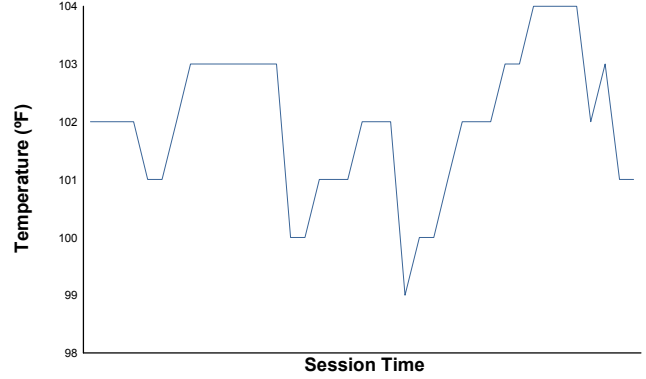

Air Temperature

Track Temperature

Humidity

Pressure

Wind Speed

Wind Direction

Track Status:

DRY