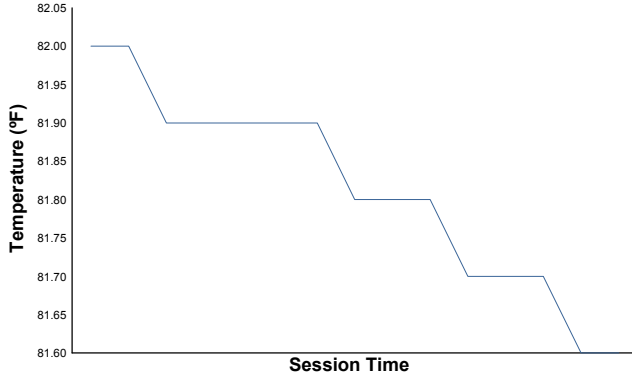

Air Temperature

Track Temperature

Humidity

Pressure

Wind Speed

Wind Direction

Track Status:

DRY