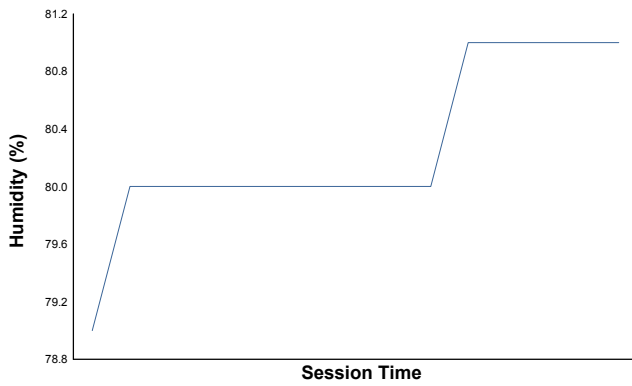

Air Temperature

Track Temperature

Humidity

Pressure

Wind Speed

Wind Direction

Track Status:

DRY