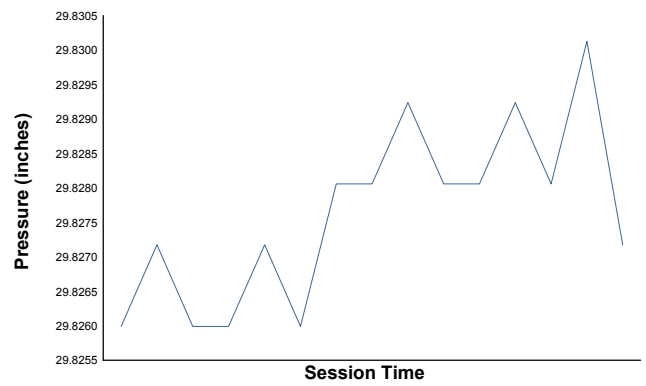

Air Temperature

Track Temperature

Humidity

Pressure

Wind Speed

Wind Direction

Track Status:

DRY