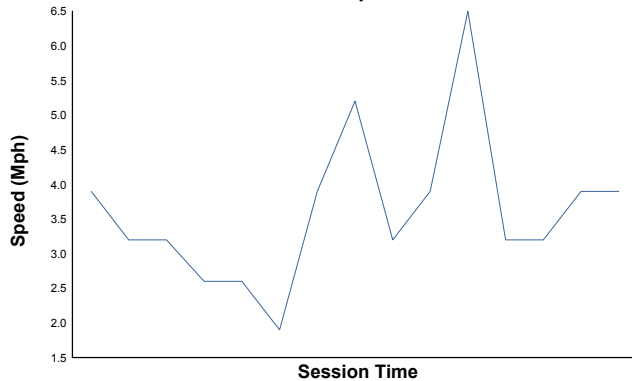

Air Temperature

Track Temperature

Humidity

Pressure

Wind Speed

Wind Direction

Track Status:

DRY