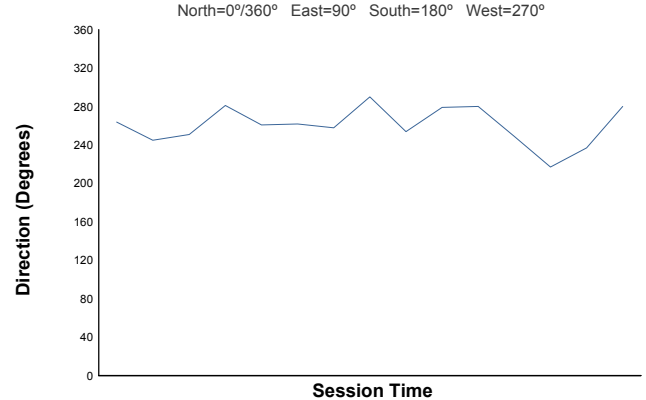

Air Temperature

Track Temperature

Humidity

Pressure

Wind Speed

Wind Direction

Track Status:

DRY