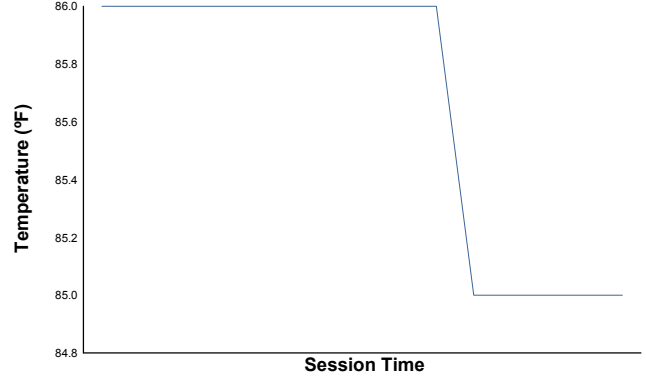

Air Temperature

Track Temperature

Humidity

Pressure

Wind Speed

Wind Direction

Track Status:

DRY