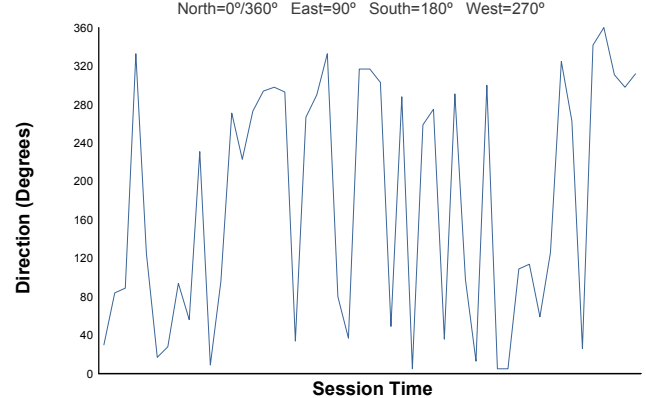

Air Temperature

Track Temperature

Humidity

Pressure

Wind Speed

Wind Direction

Track Status:

DRY