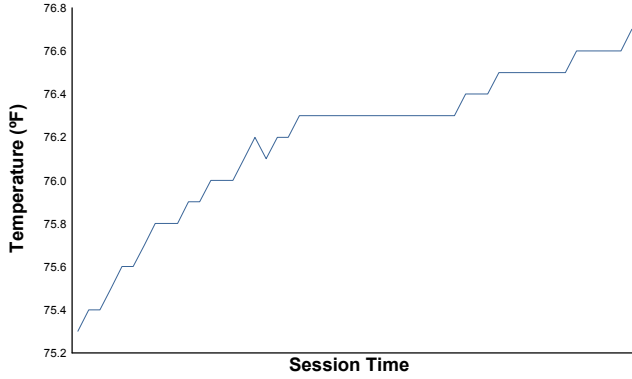

Air Temperature

Track Temperature

Humidity

Pressure

Wind Speed

Wind Direction

Track Status:

DRY