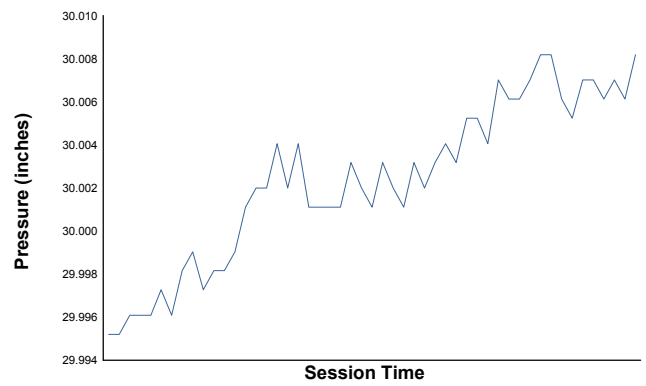

Air Temperature

Track Temperature

Humidity

Pressure

Wind Speed

Wind Direction

Track Status:

DRY