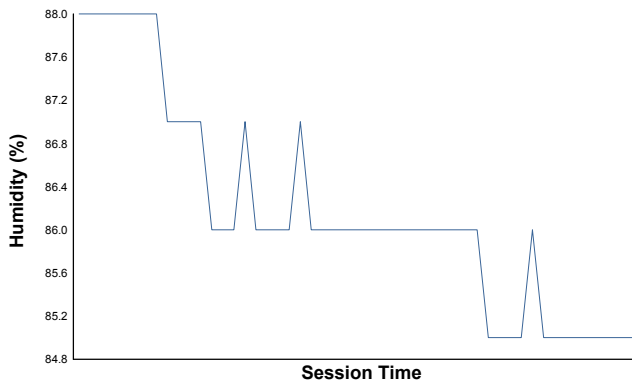

Air Temperature

Track Temperature

Humidity

Pressure

Wind Speed

Wind Direction

Track Status:

DRY