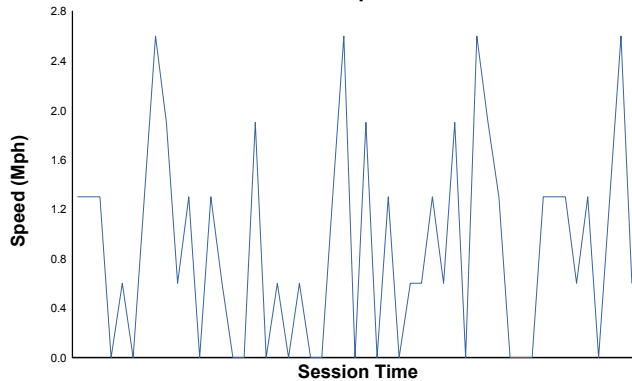

Air Temperature

Track Temperature

Humidity

Pressure

Wind Speed

Wind Direction

Track Status:

DRY