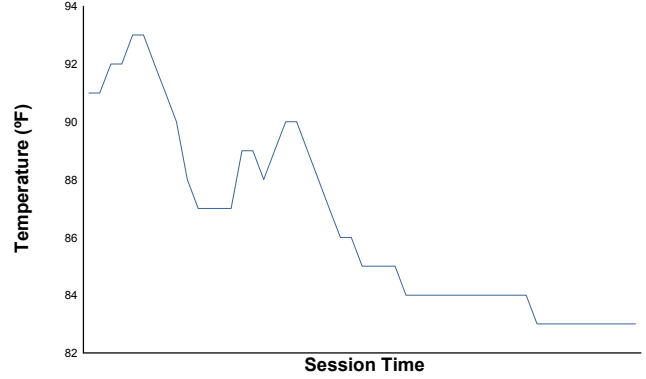

Air Temperature

Track Temperature

Humidity

Pressure

Wind Speed

Wind Direction

Track Status:

DRY