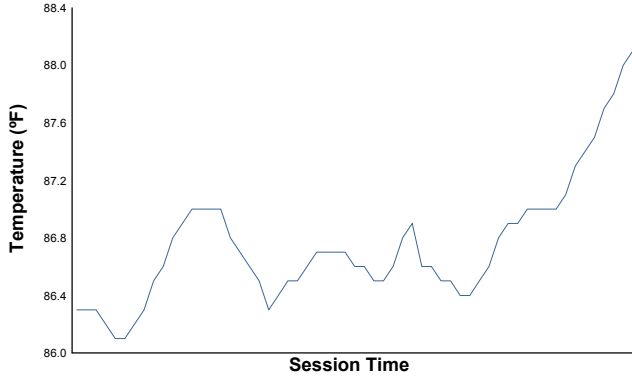

Northeast Grand Prix

Lime Rock Park / 1.474 miles
July 16 - 17, 2021 / Lakeville, Connecticut

IMSA WeatherTech SportsCar Championship

Practice 1 Weather Report

Air Temperature