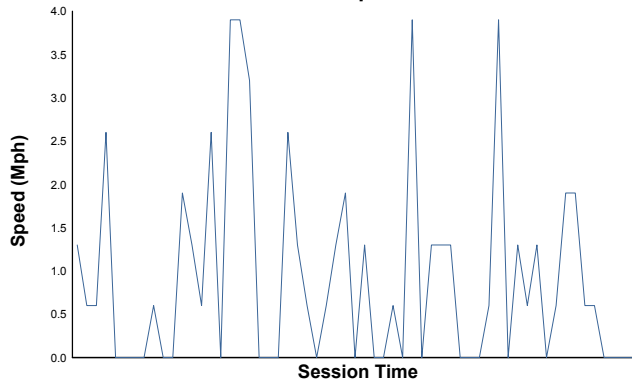

Wind Speed

Wind Direction

Track Status:

DRY