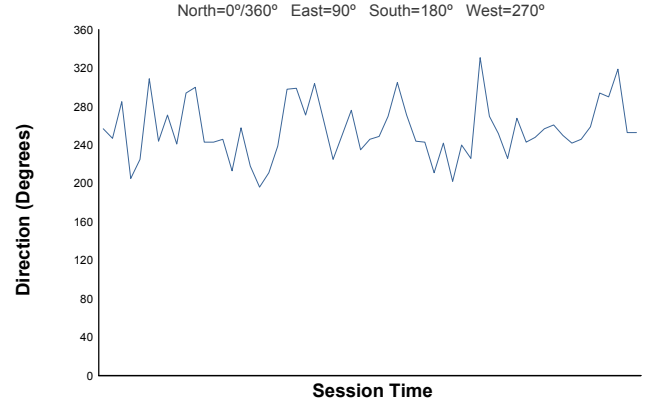

Wind Speed

Wind Direction

Track Status:

DRY