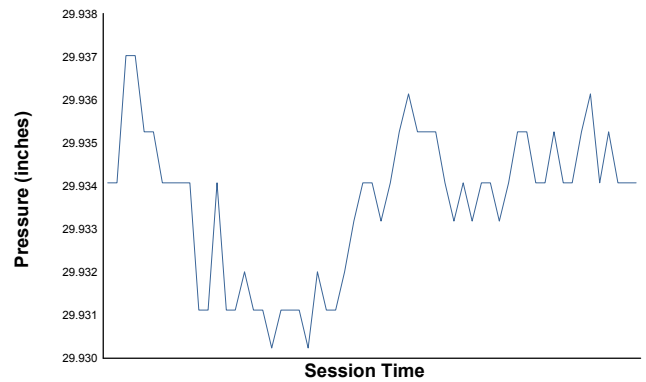

Northeast Grand Prix

Lime Rock Park / 1.474 miles
July 16 - 17, 2021 / Lakeville, Connecticut

IMSA WeatherTech SportsCar Championship

Practice 1 Weather Report

Air Temperature

Track Temperature

Humidity

Pressure

Wind Speed

Wind Direction

Track Status:

DRY