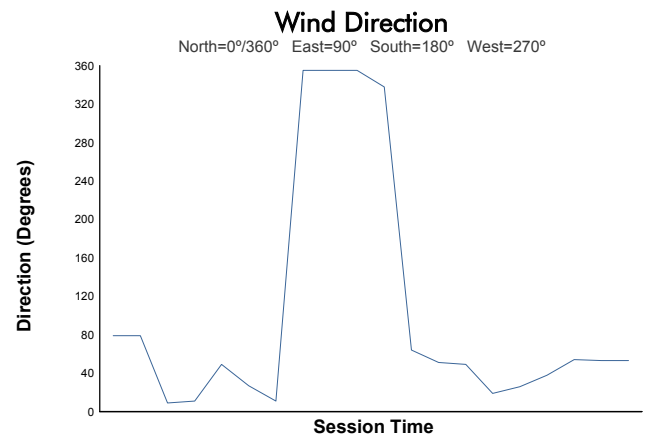

Northeast Grand Prix

Lime Rock Park / 1.474 miles
July 16 - 17, 2021 / Lakeville, Connecticut

IMSA WeatherTech SportsCar Championship

Warm Up Weather Report

Track Status: **DRY**