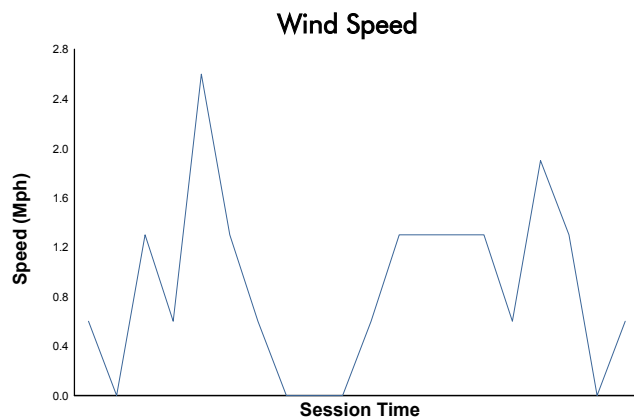

Northeast Grand Prix

Lime Rock Park / 1.474 miles
July 16 - 17, 2021 / Lakeville, Connecticut

IMSA WeatherTech SportsCar Championship

Warm Up Weather Report

Track Status: **DRY**