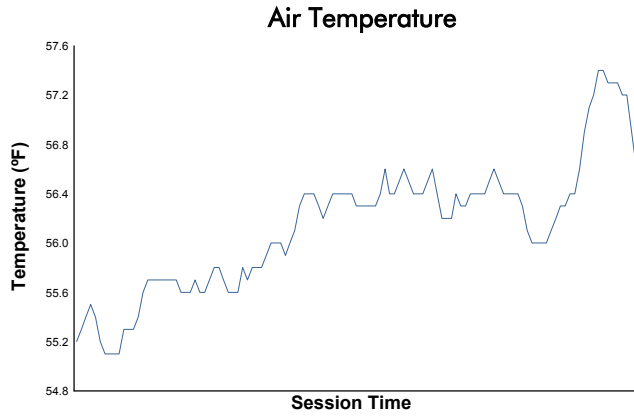

### Race Weather Report (After Hour 2)

Track Status: **DRY**