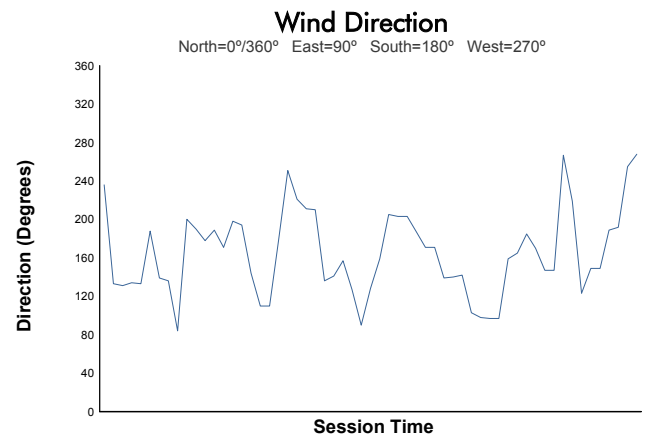

Fox Factory 120 at Michelin Raceway Road Atlanta

Michelin Raceway Road Atlanta / 2.54 miles
November 10 - 13, 2021 / Braselton, Georgia

IMSA Michelin Pilot Challenge

Practice 1 Weather Report

Track Status: **DRY**