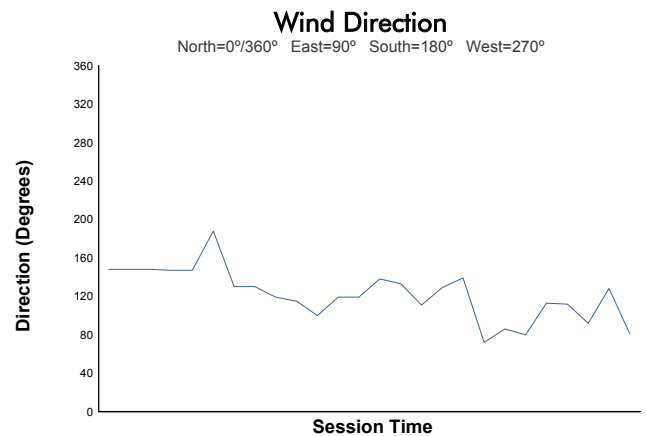

Fox Factory 120 at Michelin Raceway Road Atlanta

Michelin Raceway Road Atlanta / 2.54 miles
November 10 - 13, 2021 / Braselton, Georgia

IMSA Michelin Pilot Challenge

Practice 2 Weather Report

Track Status: **DRY**