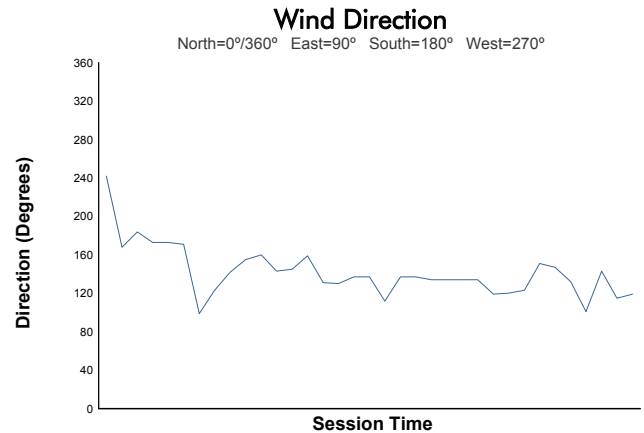

Fox Factory 120 at Michelin Raceway Road Atlanta

Michelin Raceway Road Atlanta / 2.54 miles
November 10 - 13, 2021 / Braselton, Georgia

IMSA Michelin Pilot Challenge

Qualifying Weather Report

Track Status: **DRY**