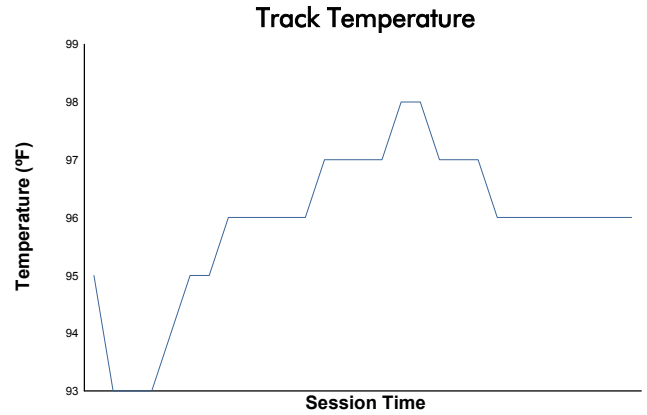

Idemitsu Mazda MX-5 Cup Presented By BFGoodrich Tires

Practice 2 Weather Report

Track Status: **DRY**