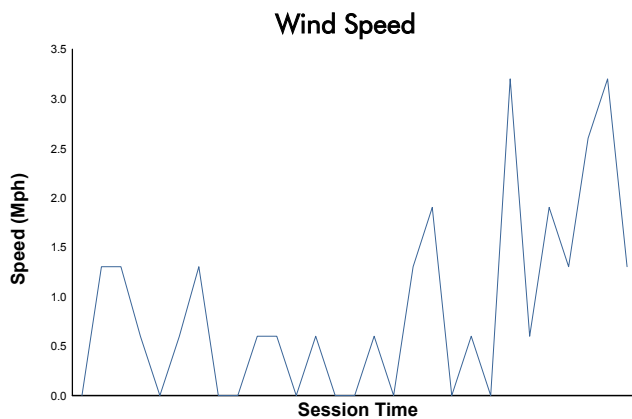

Idemitsu Mazda MX-5 Cup Presented By BFGoodrich Tires

Practice 2 Weather Report

Track Status: **DRY**