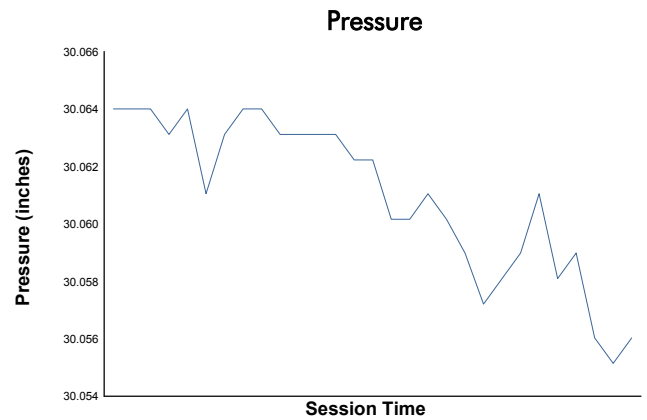

Idemitsu Mazda MX-5 Cup Presented By BFGoodrich Tires

Practice 2 Weather Report

Track Status: **DRY**