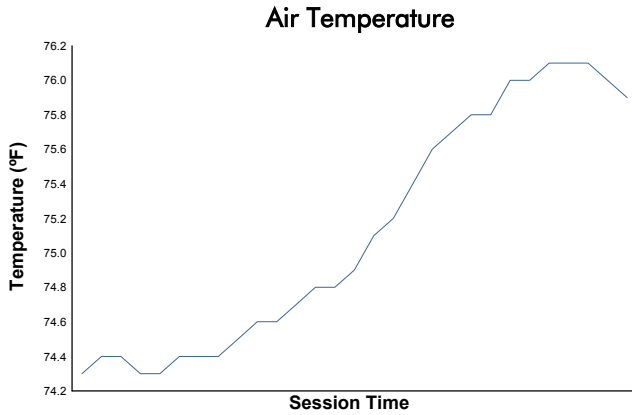

Idemitsu Mazda MX-5 Cup Presented By BFGoodrich Tires

Practice 2 Weather Report

Track Status: **DRY**