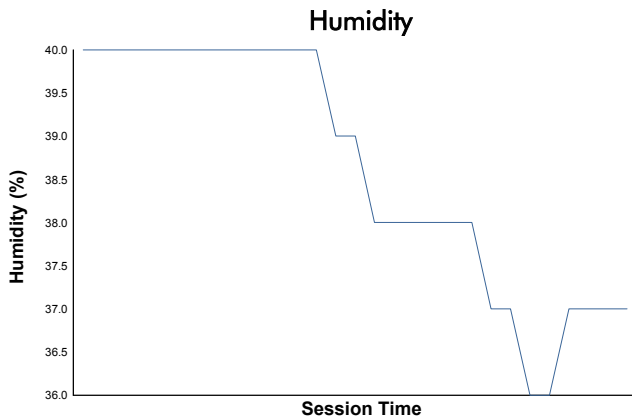

Idemitsu Mazda MX-5 Cup Presented By BFGoodrich Tires

Practice 2 Weather Report

Track Status: **DRY**