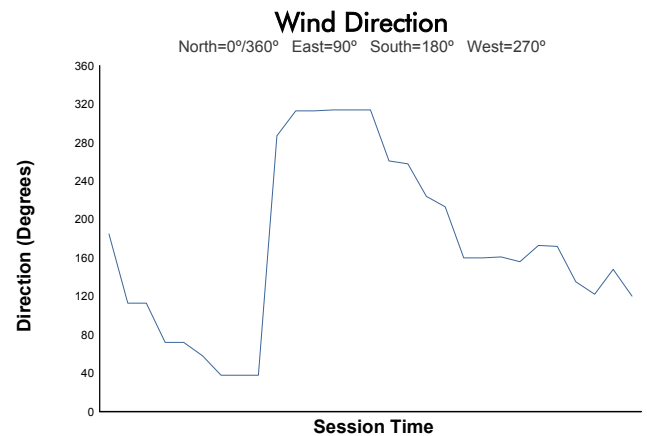

Idemitsu Mazda MX-5 Cup Presented By BFGoodrich Tires

Practice 2 Weather Report

Track Status: **DRY**