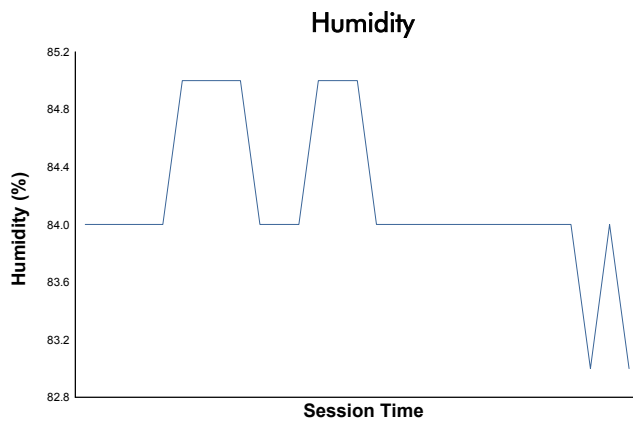

Idemitsu Mazda MX-5 Cup Presented By BFGoodrich Tires

Qualifying Weather Report

Track Status: **DRY**