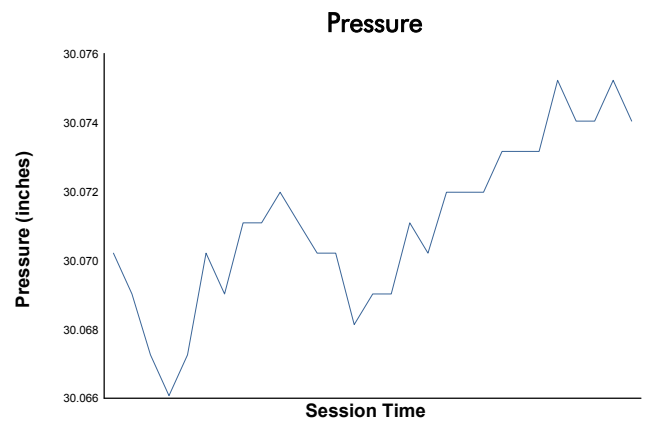

Idemitsu Mazda MX-5 Cup Presented By BFGoodrich Tires

Qualifying Weather Report

Track Status: **DRY**