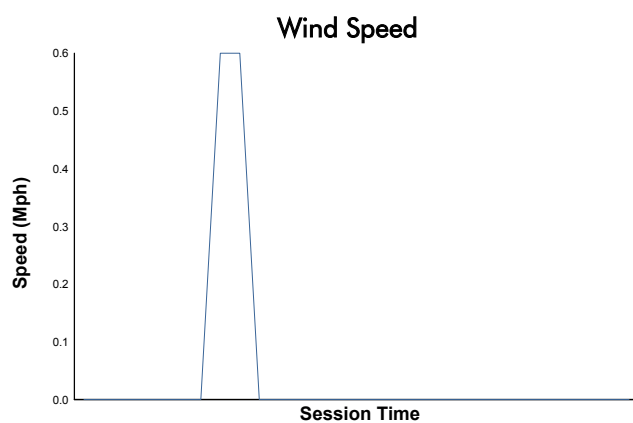

Idemitsu Mazda MX-5 Cup Presented By BFGoodrich Tires

Qualifying Weather Report

Track Status: **DRY**