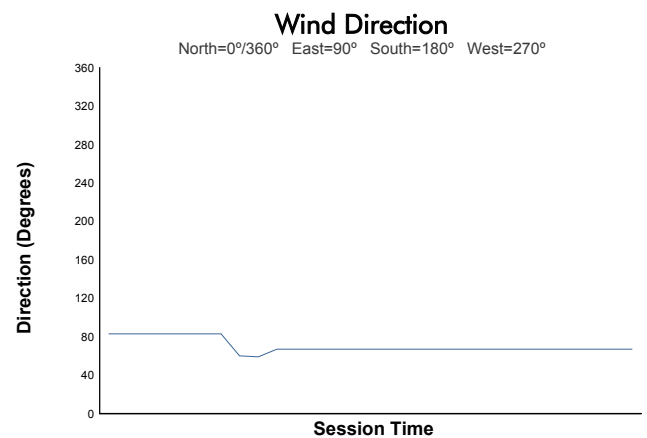

Idemitsu Mazda MX-5 Cup Presented By BFGoodrich Tires

Qualifying Weather Report

Track Status: **DRY**