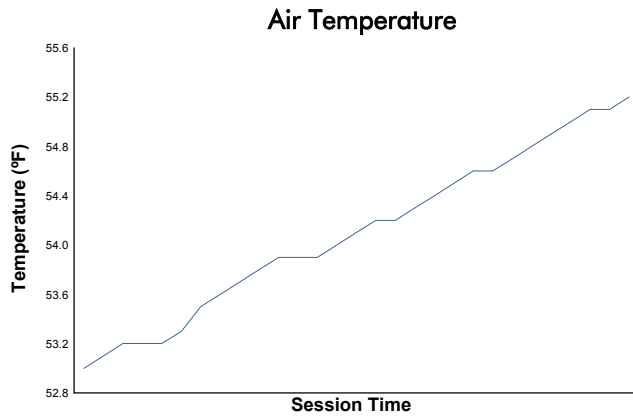

Idemitsu Mazda MX-5 Cup Presented By BFGoodrich Tires

Qualifying Weather Report

Track Status: **DRY**