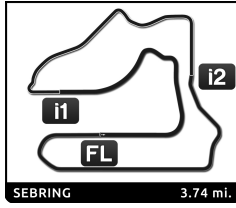

IMSA WeatherTech SportsCar Championship 70th Annual Mobil 1 Twelve Hours of Sebring Race

Flags Analysis

Flag	Time	Session Elapsed	Flag Time	Acum. Flag Time	Lap
GREEN FLAG	10:10:47.959	-	2:41:54.753	2:41:54.753	1
FULL COURSE YELLOW	12:52:42.712	2:41:54.753	25:20.814	25:20.814	87
GREEN FLAG	13:18:03.526	3:07:15.567	21:43.866	3:03:38.619	93
FULL COURSE YELLOW	13:39:47.392	3:28:59.433	22:11.942	47:32.756	105
GREEN FLAG	14:01:59.334	3:51:11.375	14:59.683	3:18:38.302	111
FULL COURSE YELLOW	14:16:59.017	4:06:11.058	12:22.759	59:55.515	120
GREEN FLAG	14:29:21.776	4:18:33.817	1:07:08.396	4:25:46.698	123
FULL COURSE YELLOW	15:36:30.172	5:25:42.213	19:58.955	1:19:54.470	159
GREEN FLAG	15:56:29.127	5:45:41.168	18:56.756	4:44:43.454	164
FULL COURSE YELLOW	16:15:25.883	6:04:37.924	18:17.884	1:38:12.354	175
GREEN FLAG	16:33:43.767	6:22:55.808	3:19.936	4:48:03.390	179
FULL COURSE YELLOW	16:37:03.703	6:26:15.744	12:58.569	1:51:10.923	181
GREEN FLAG	16:50:02.272	6:39:14.313	27:40.270	5:15:43.660	184
FULL COURSE YELLOW	17:17:42.542	7:06:54.583	18:28.737	2:09:39.660	200
GREEN FLAG	17:36:11.279	7:25:23.320	4:36:22.827	9:52:06.487	204
CHEQUERED FLAG	22:12:34.107	12:01:46.147	-	-	351