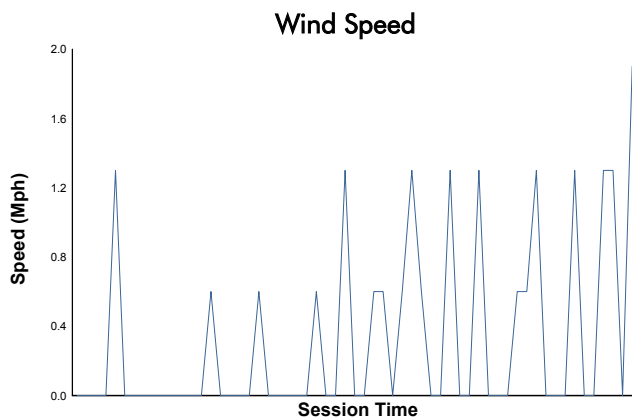

### Practice 1 Weather Report

Track Status: **DRY**