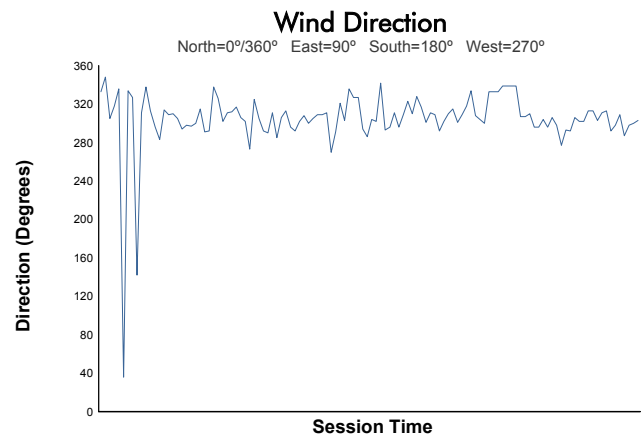

Alan Jay Automotive Network 120

Sebring International Raceway / 3.74 miles
March 16 - 19, 2022 / Sebring, Florida

IMSA Michelin Pilot Challenge

Race Weather Report

Track Status: **DRY**