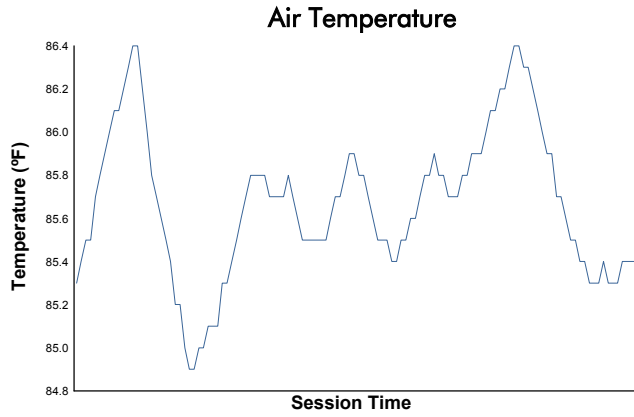

Alan Jay Automotive Network 120

Sebring International Raceway / 3.74 miles
March 16 - 19, 2022 / Sebring, Florida

IMSA Michelin Pilot Challenge

Race Weather Report

Track Status: **DRY**