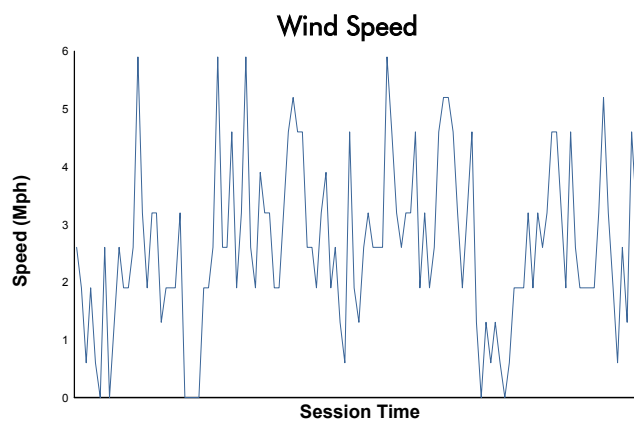

Alan Jay Automotive Network 120

Sebring International Raceway / 3.74 miles
March 16 - 19, 2022 / Sebring, Florida

IMSA Michelin Pilot Challenge

Race Weather Report

Track Status: **DRY**