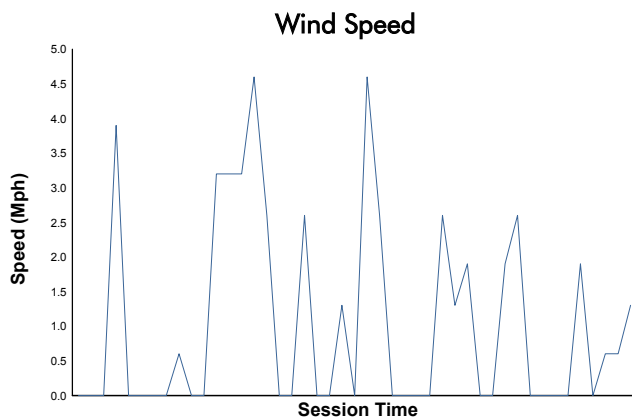

Lexus Grand Prix At Mid-Ohio

Mid-Ohio Sports Car Course / 2.258 miles
May 13 - 15, 2022 / Lexington, Ohio

IMSA Prototype Challenge

Practice 1 Weather Report

Track Status: **DRY**