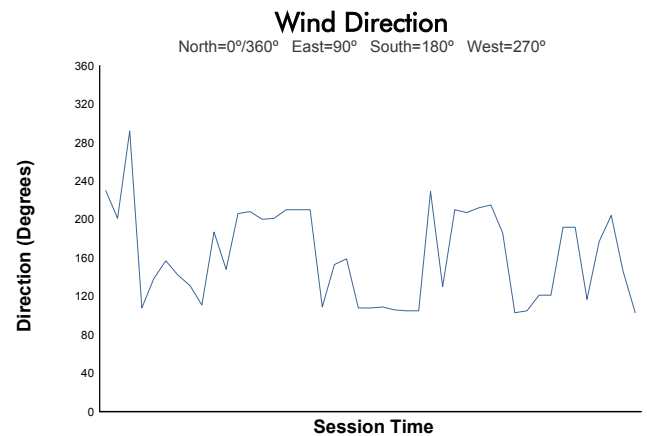

Lexus Grand Prix At Mid-Ohio

Mid-Ohio Sports Car Course / 2.258 miles
May 13 - 15, 2022 / Lexington, Ohio

IMSA Prototype Challenge

Practice 1 Weather Report

Track Status: **DRY**