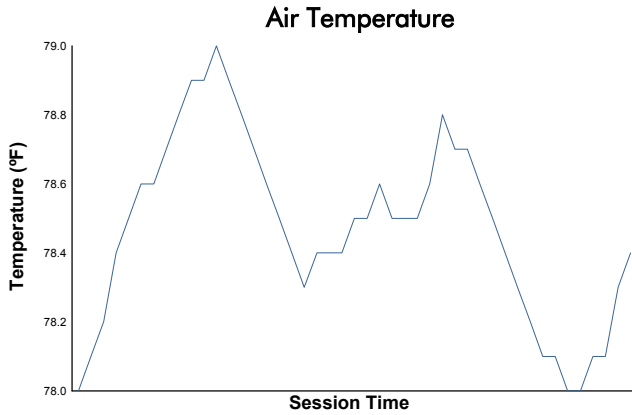

Lexus Grand Prix At Mid-Ohio

Mid-Ohio Sports Car Course / 2.258 miles
May 13 - 15, 2022 / Lexington, Ohio

IMSA Prototype Challenge

Practice 1 Weather Report

Track Status: **DRY**