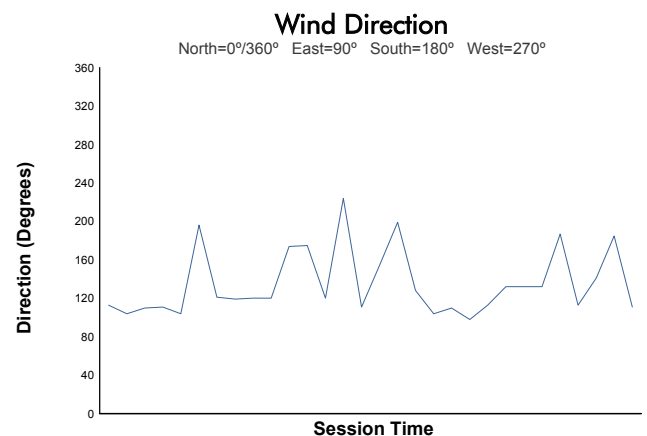

Idemitsu Mazda MX-5 Cup Presented By BFGoodrich

Qualifying Weather Report

Track Status: **DRY**