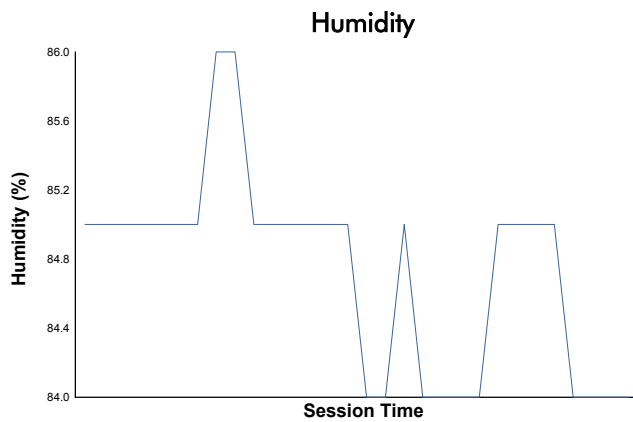

Idemitsu Mazda MX-5 Cup Presented By BFGoodrich

Qualifying Weather Report

Track Status: **DRY**