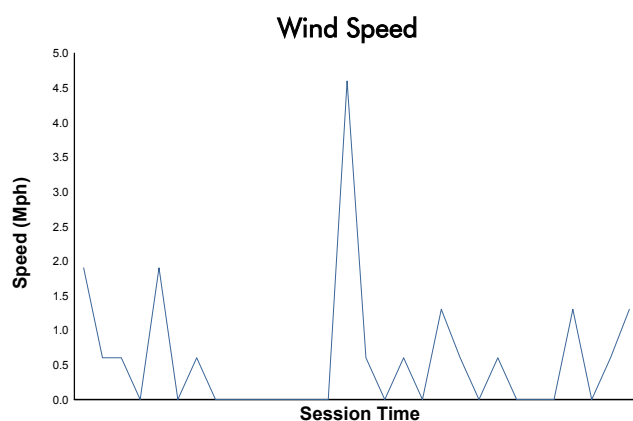

Idemitsu Mazda MX-5 Cup Presented By BFGoodrich

Qualifying Weather Report

Track Status: **DRY**