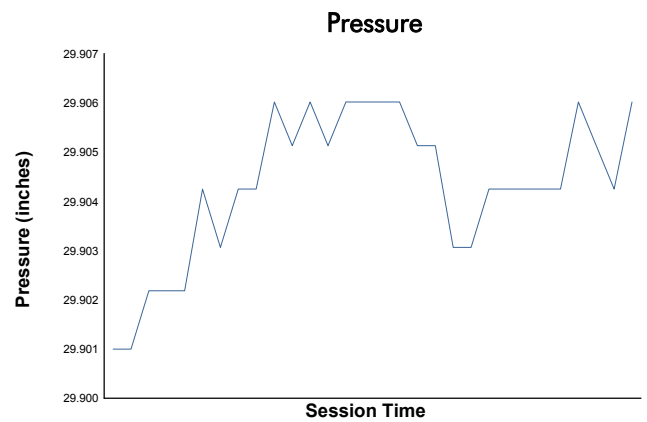

Idemitsu Mazda MX-5 Cup Presented By BFGoodrich

Qualifying Weather Report

Track Status: **DRY**