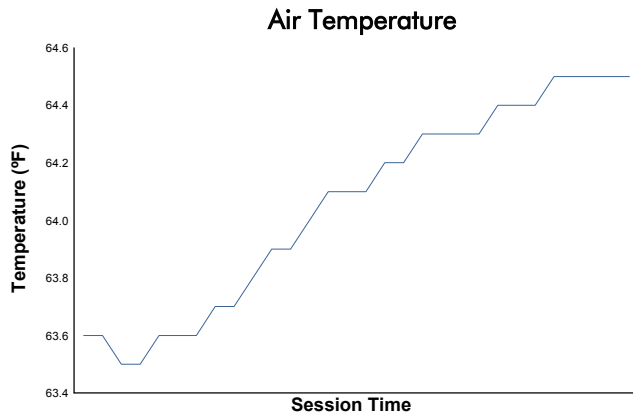

Idemitsu Mazda MX-5 Cup Presented By BFGoodrich

Qualifying Weather Report

Track Status: **DRY**