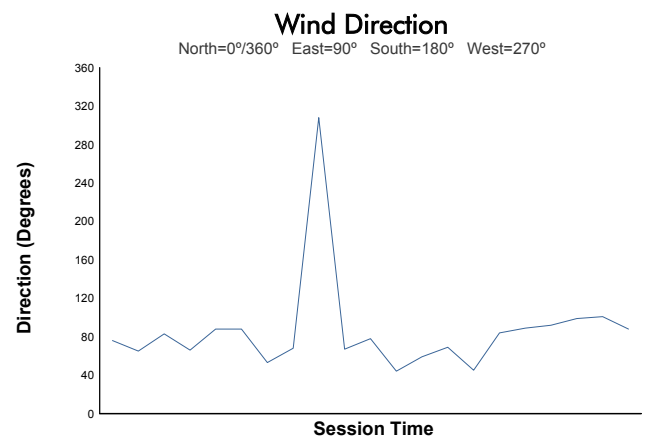

Idemitsu Mazda MX-5 Cup Presented By BFGoodrich

Race 1 Weather Report

Track Status: **DRY**