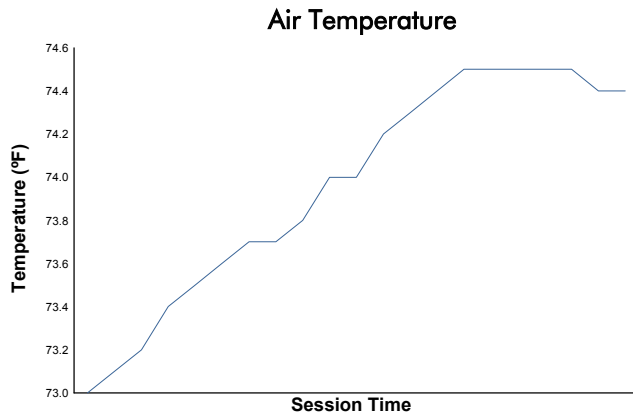

Idemitsu Mazda MX-5 Cup Presented By BFGoodrich

Race 1 Weather Report

Track Status: **DRY**