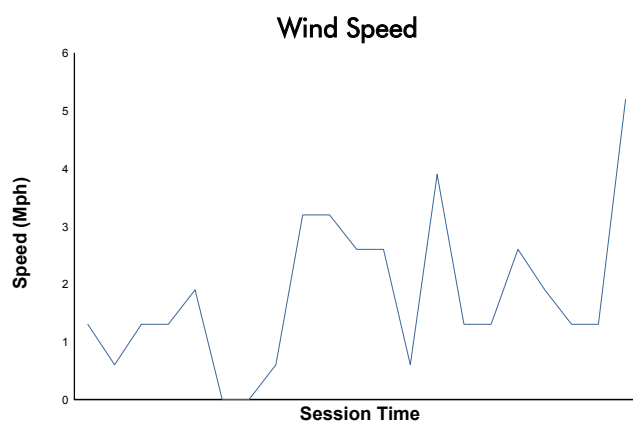

Idemitsu Mazda MX-5 Cup Presented By BFGoodrich

Race 1 Weather Report

Track Status: **DRY**