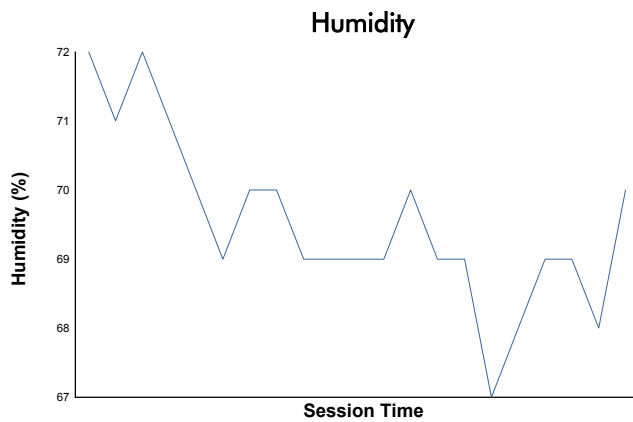

Idemitsu Mazda MX-5 Cup Presented By BFGoodrich

Race 1 Weather Report

Track Status: **DRY**