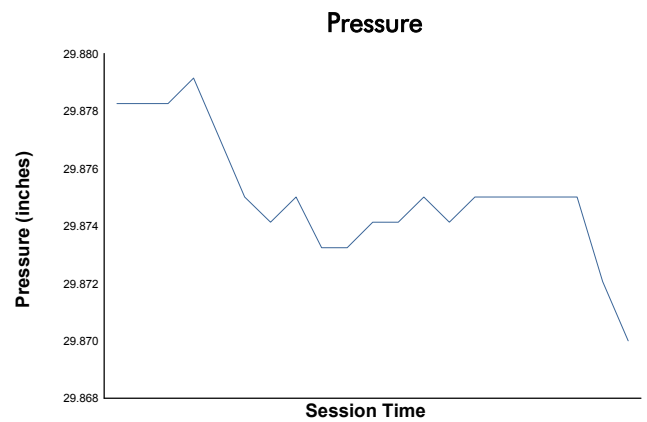

Idemitsu Mazda MX-5 Cup Presented By BFGoodrich

Race 1 Weather Report

Track Status: **DRY**