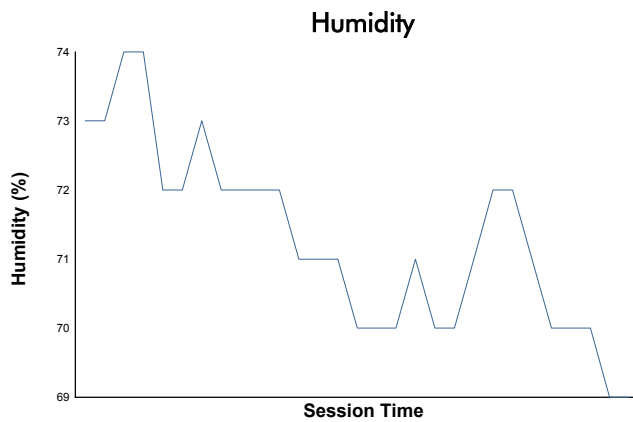

Idemitsu Mazda MX-5 Cup Presented By BFGoodrich

Practice 2 Weather Report

Track Status: **DRY**