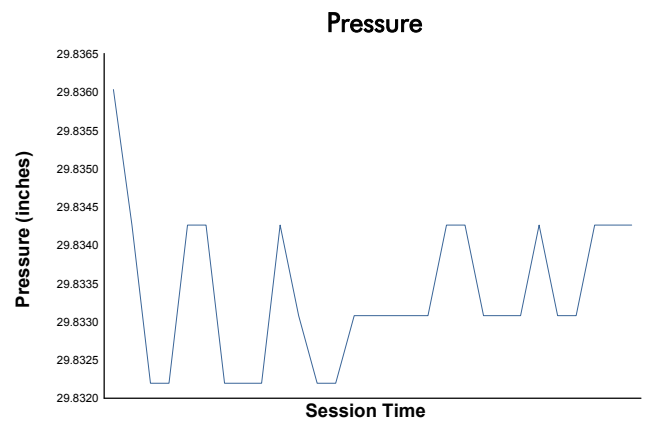

Idemitsu Mazda MX-5 Cup Presented By BFGoodrich

Practice 2 Weather Report

Track Status: **DRY**