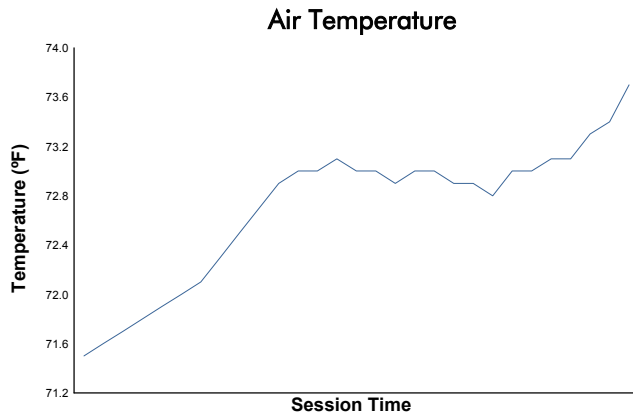

Idemitsu Mazda MX-5 Cup Presented By BFGoodrich

Practice 2 Weather Report

Track Status: **DRY**