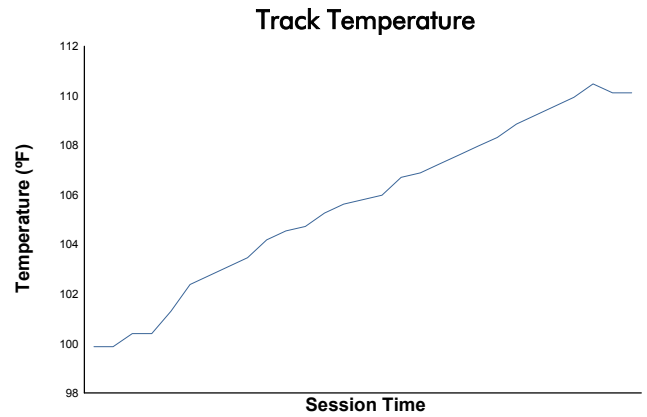

Idemitsu Mazda MX-5 Cup Presented By BFGoodrich

Practice 2 Weather Report

Track Status: **DRY**