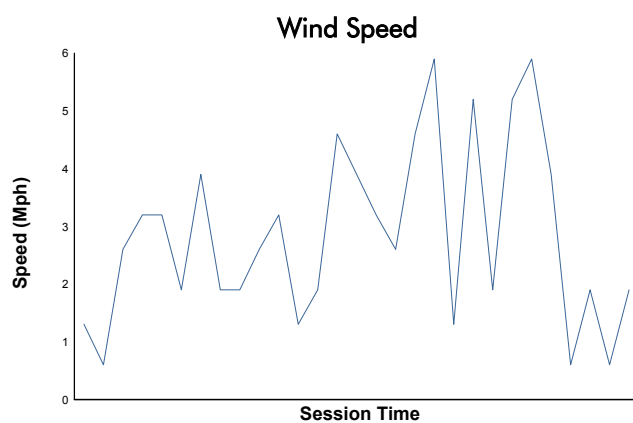

Idemitsu Mazda MX-5 Cup Presented By BFGoodrich

Practice 2 Weather Report

Track Status: **DRY**