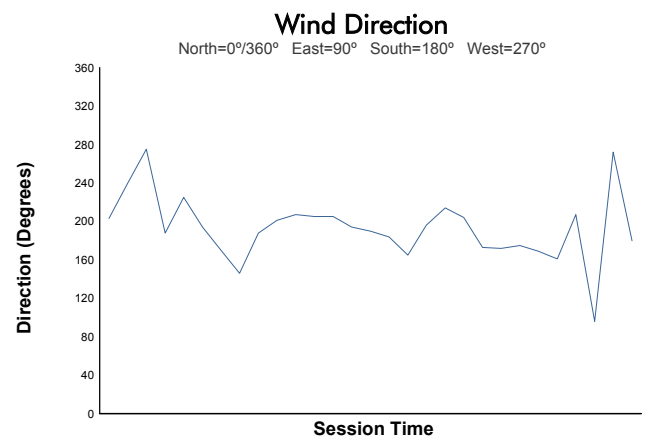

Idemitsu Mazda MX-5 Cup Presented By BFGoodrich

Practice 2 Weather Report

Track Status: **DRY**