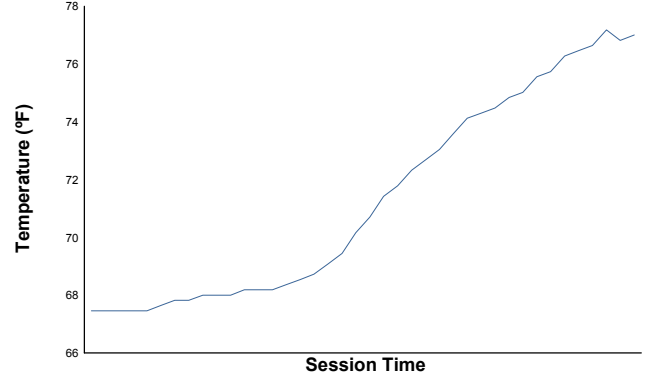

IMSA Fastlane SportsCar Weekend

Road America / 4.048 miles
August 4 - 7, 2022 / Elkhart Lake, Wisconsin

LAMBORGHINI SUPER TROFEO

Practice 2 Weather Report

Air Temperature

Track Temperature

Humidity

Pressure

Wind Speed

Wind Direction

North=0°/360° East=90° South=180° West=270°

Track Status:

DRY