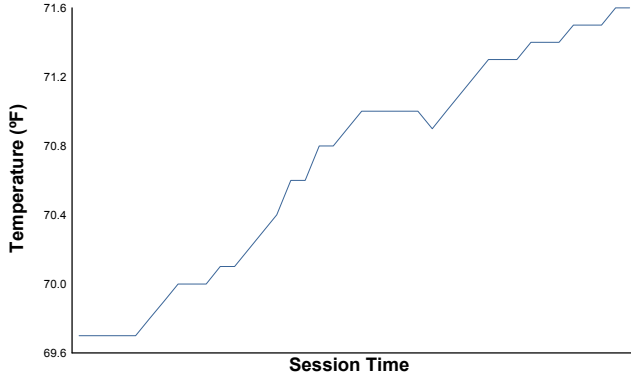

IMSA Fastlane SportsCar Weekend

Road America / 4.048 miles
August 4 - 7, 2022 / Elkhart Lake, Wisconsin

LAMBORGHINI SUPER TROFEO

Practice 2 Weather Report

Air Temperature

Track Temperature

Humidity

Pressure

Wind Speed

Wind Direction

North=0°/360° East=90° South=180° West=270°

Track Status:

DRY