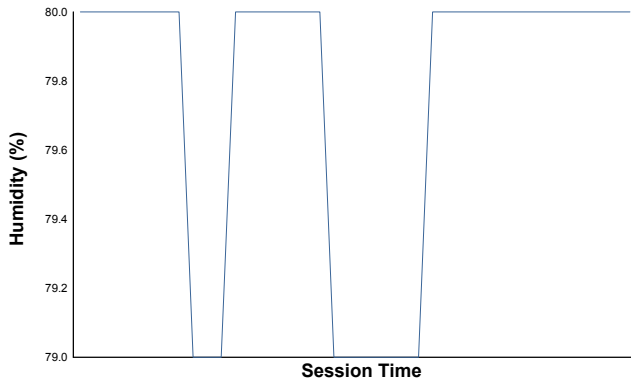

IMSA Fastlane SportsCar Weekend

Road America / 4.048 miles
August 4 - 7, 2022 / Elkhart Lake, Wisconsin

LAMBORGHINI SUPER TROFEO

Practice 2 Weather Report

Air Temperature

Track Temperature

Humidity

Pressure

Wind Speed

Wind Direction

North=0°/360° East=90° South=180° West=270°

Track Status:

DRY