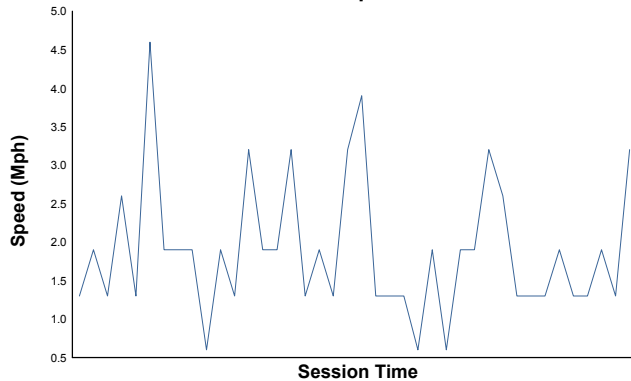

IMSA Fastlane SportsCar Weekend

Road America / 4.048 miles
August 4 - 7, 2022 / Elkhart Lake, Wisconsin

LAMBORGHINI SUPER TROFEO

Practice 2 Weather Report

Air Temperature

Track Temperature

Humidity

Pressure

Wind Speed

Wind Direction

North=0°/360° East=90° South=180° West=270°

Track Status:

DRY