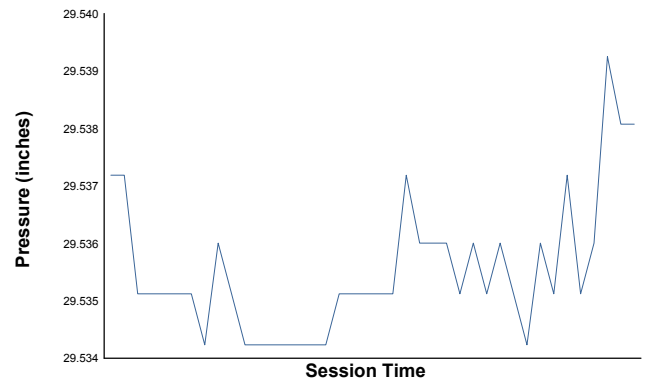

IMSA Fastlane SportsCar Weekend

Road America / 4.048 miles
August 4 - 7, 2022 / Elkhart Lake, Wisconsin

LAMBORGHINI SUPER TROFEO

Practice 2 Weather Report

Air Temperature

Track Temperature

Humidity

Pressure

Wind Speed

Wind Direction

North=0°/360° East=90° South=180° West=270°

Track Status:

DRY