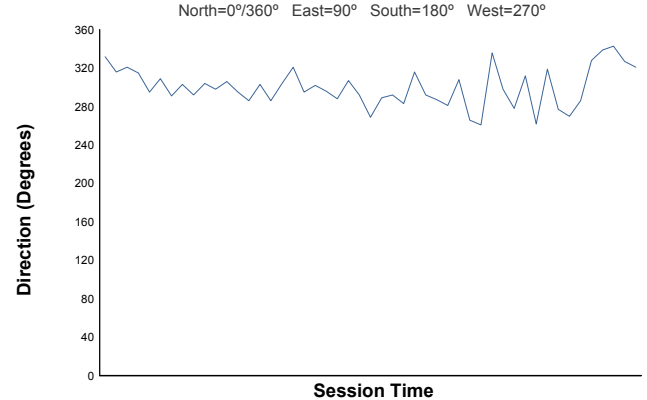

IMSA Fastlane SportsCar Weekend

Road America / 4.048 miles
August 4 - 7, 2022 / Elkhart Lake, Wisconsin

LAMBORGHINI SUPER TROFEO

Race 1 Weather Report

Air Temperature

Track Temperature

Humidity

Pressure

Wind Speed

Wind Direction

Track Status:

DRY