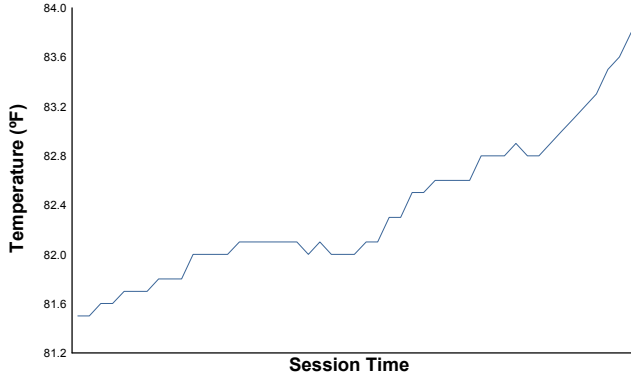

IMSA Fastlane SportsCar Weekend

Road America / 4.048 miles
August 4 - 7, 2022 / Elkhart Lake, Wisconsin

LAMBORGHINI SUPER TROFEO

Race 1 Weather Report

Air Temperature

Track Temperature

Humidity

Pressure

Wind Speed

Wind Direction

Track Status:

DRY