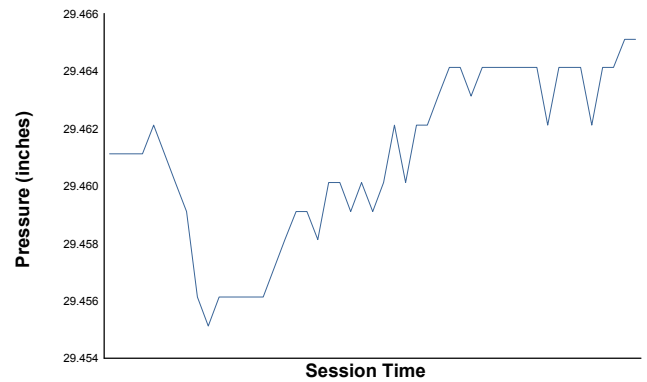

IMSA Fastlane SportsCar Weekend

Road America / 4.048 miles
August 4 - 7, 2022 / Elkhart Lake, Wisconsin

LAMBORGHINI SUPER TROFEO

Race 1 Weather Report

Air Temperature

Track Temperature

Humidity

Pressure

Wind Speed

Wind Direction

Track Status:

DRY