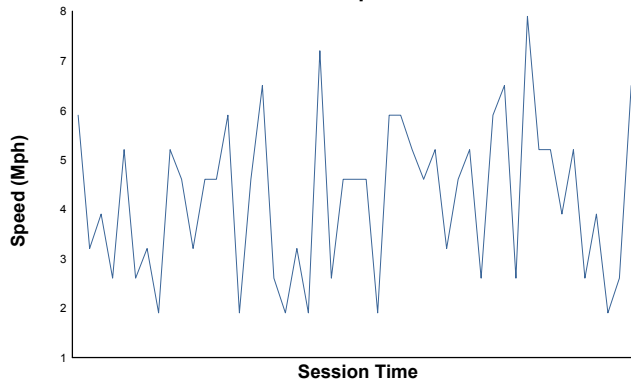

IMSA Fastlane SportsCar Weekend

Road America / 4.048 miles
August 4 - 7, 2022 / Elkhart Lake, Wisconsin

LAMBORGHINI SUPER TROFEO

Race 1 Weather Report

Air Temperature

Track Temperature

Humidity

Pressure

Wind Speed

Wind Direction

Track Status:

DRY