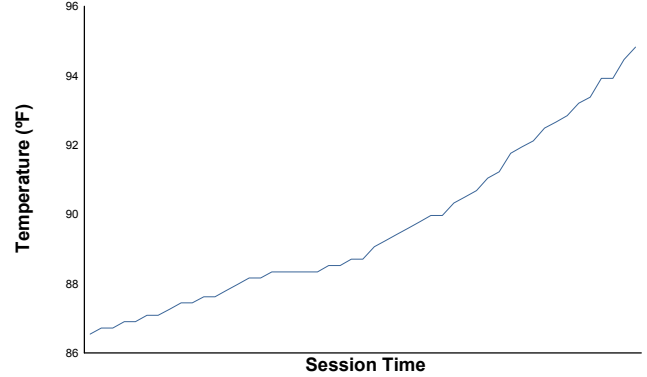

IMSA Fastlane SportsCar Weekend

Road America / 4.048 miles
August 4 - 7, 2022 / Elkhart Lake, Wisconsin

LAMBORGHINI SUPER TROFEO

Race 1 Weather Report

Air Temperature

Track Temperature

Humidity

Pressure

Wind Speed

Wind Direction

Track Status:

DRY