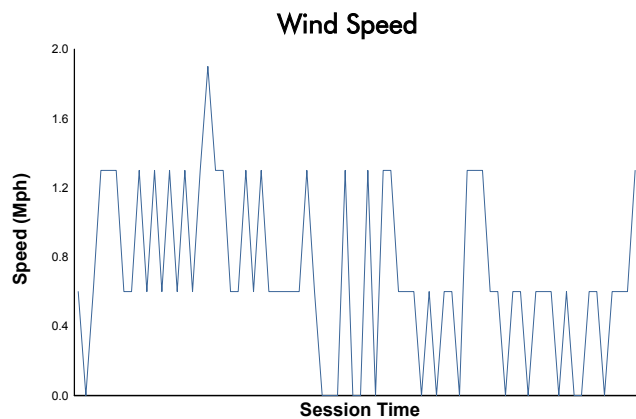

Indianapolis Motor Speedway 240

Indianapolis Motor Speedway / 2.439 miles
September 15 - 17, 2023 / Indianapolis, Indiana

IMSA Michelin Pilot Challenge

Practice 2 Weather Report

Track Status: **DRY**