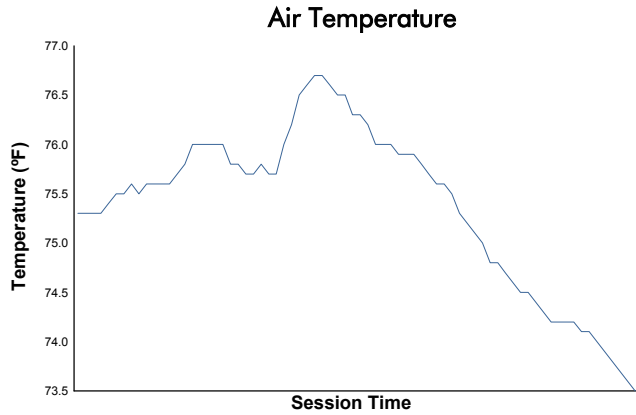

Indianapolis Motor Speedway 240

Indianapolis Motor Speedway / 2.439 miles
September 15 - 17, 2023 / Indianapolis, Indiana

IMSA Michelin Pilot Challenge

Practice 2 Weather Report

Track Status: **DRY**