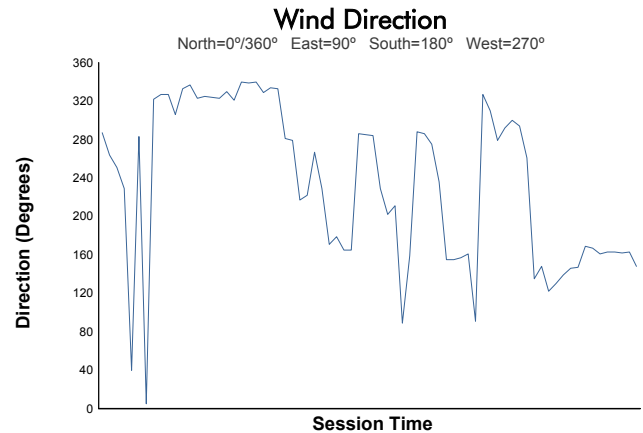

Indianapolis Motor Speedway 240

Indianapolis Motor Speedway / 2.439 miles
September 15 - 17, 2023 / Indianapolis, Indiana

IMSA Michelin Pilot Challenge

Practice 2 Weather Report

Track Status: **DRY**