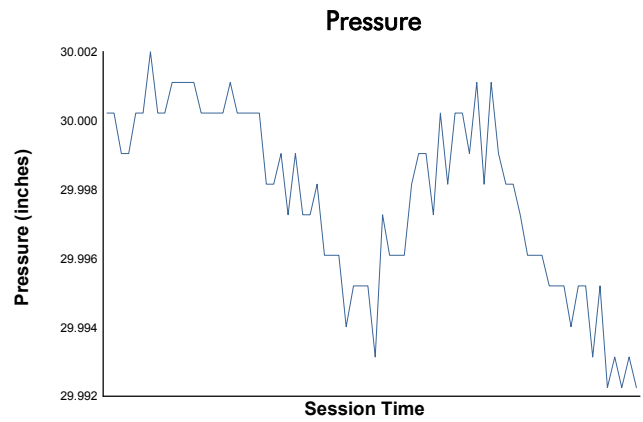

Indianapolis Motor Speedway 240

Indianapolis Motor Speedway / 2.439 miles
September 15 - 17, 2023 / Indianapolis, Indiana

IMSA Michelin Pilot Challenge

Practice 2 Weather Report

Track Status: **DRY**