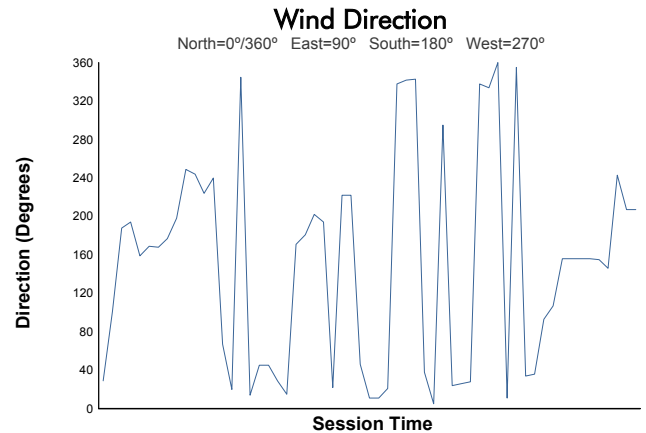

Indianapolis Motor Speedway 240

Indianapolis Motor Speedway / 2.439 miles
September 15 - 17, 2023 / Indianapolis, Indiana

IMSA Michelin Pilot Challenge

Race Weather Report (After Hour 1)

Track Status: **DRY**