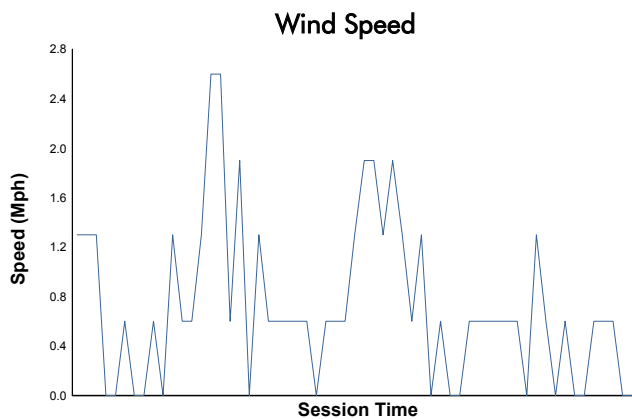

Indianapolis Motor Speedway 240

Indianapolis Motor Speedway / 2.439 miles
September 15 - 17, 2023 / Indianapolis, Indiana

IMSA Michelin Pilot Challenge

Race Weather Report (After Hour 1)

Track Status: **DRY**