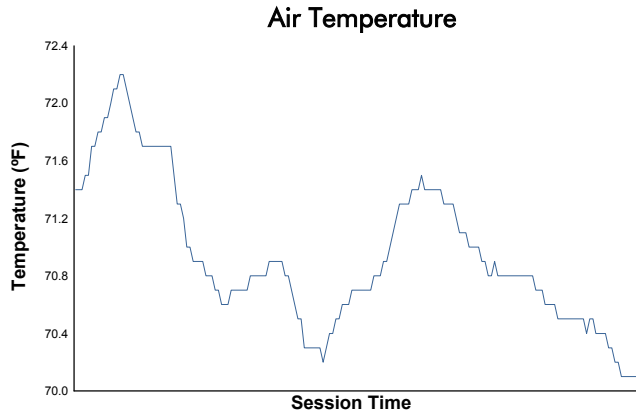

Indianapolis Motor Speedway 240

Indianapolis Motor Speedway / 2.439 miles
September 15 - 17, 2023 / Indianapolis, Indiana

IMSA Michelin Pilot Challenge

Race Weather Report (After Hour 3)

Track Status: **DRY**