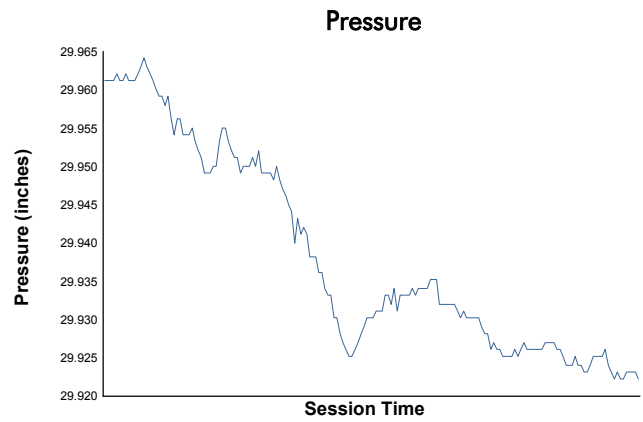

Indianapolis Motor Speedway 240

Indianapolis Motor Speedway / 2.439 miles
September 15 - 17, 2023 / Indianapolis, Indiana

IMSA Michelin Pilot Challenge

Race Weather Report (After Hour 3)

Track Status: **DRY**