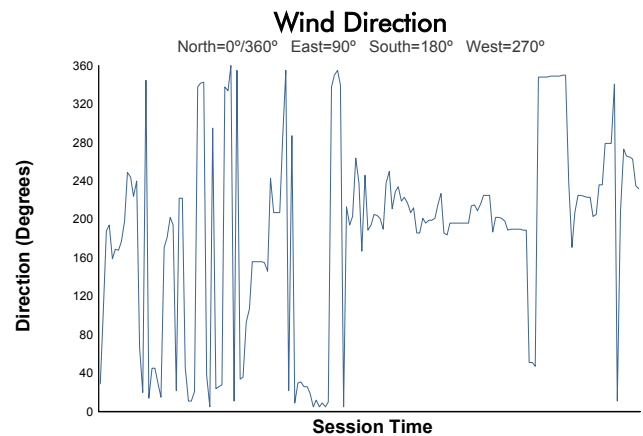

Indianapolis Motor Speedway 240

Indianapolis Motor Speedway / 2.439 miles
September 15 - 17, 2023 / Indianapolis, Indiana

IMSA Michelin Pilot Challenge

Race Weather Report (After Hour 3)

Track Status: **DRY**