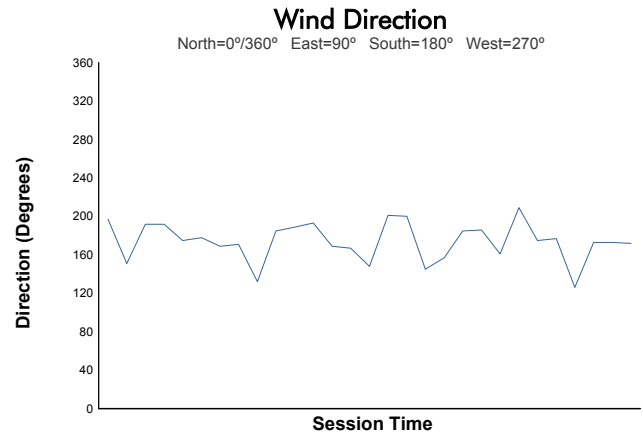

Tire Rack.com Battle On The Bricks

Indianapolis Motor Speedway / 2.439 miles
September 15 - 17, 2023 / Indianapolis, Indiana

Porsche Deluxe Carrera Cup North America

Practice 1 Weather Report

Track Status: **DRY**