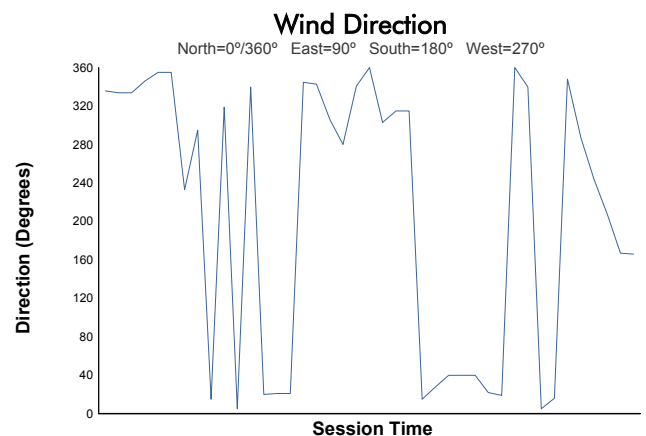

Tire Rack.com Battle On The Bricks

Indianapolis Motor Speedway / 2.439 miles
September 15 - 17, 2023 / Indianapolis, Indiana

Porsche Deluxe Carrera Cup North America

Race 1 Weather Report

Track Status: **DRY**