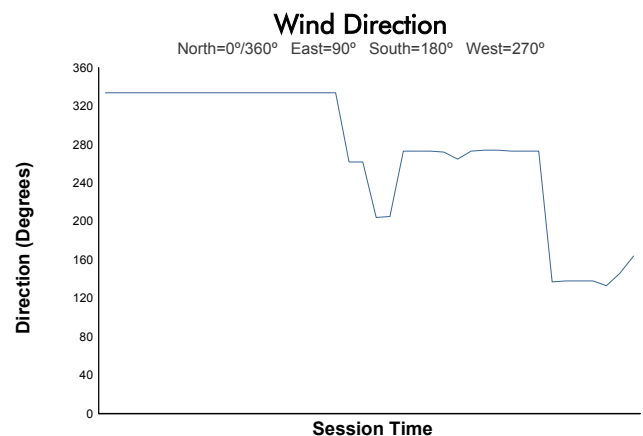

Tire Rack.com Battle On The Bricks

Indianapolis Motor Speedway / 2.439 miles
September 15 - 17, 2023 / Indianapolis, Indiana

Porsche Deluxe Carrera Cup North America

Race 2 Weather Report

Track Status: **DRY**