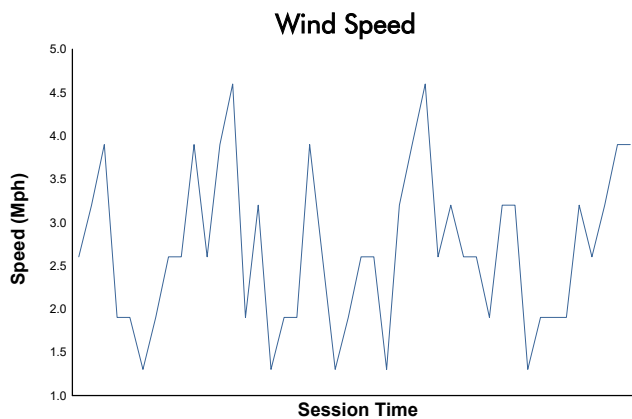

Whelen Mazda MX-5 Cup Presented By Michelin

Race 2 Weather Report

Track Status: **DRY**