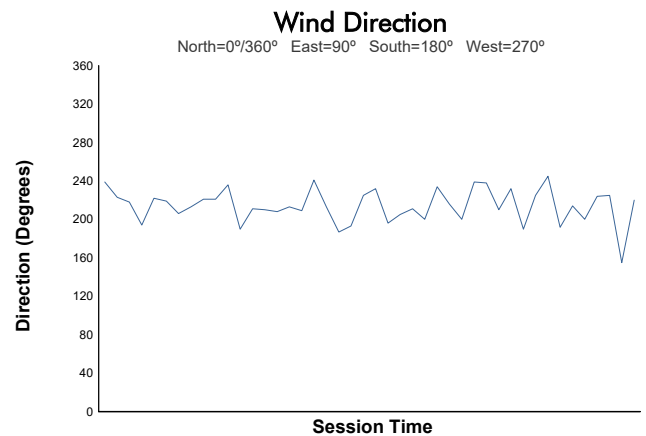

Whelen Mazda MX-5 Cup Presented By Michelin

Race 2 Weather Report

Track Status: **DRY**