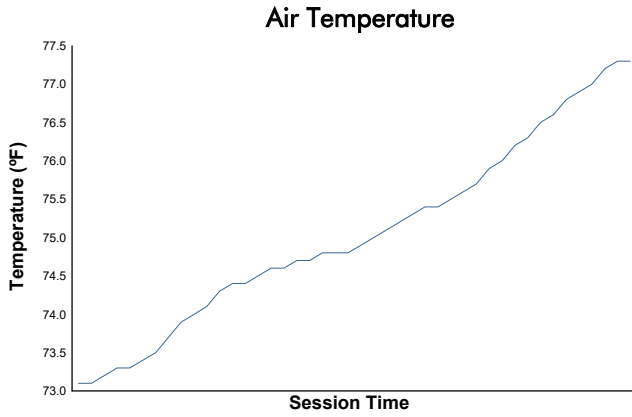

Whelen Mazda MX-5 Cup Presented By Michelin

Race 2 Weather Report

Track Status: **DRY**