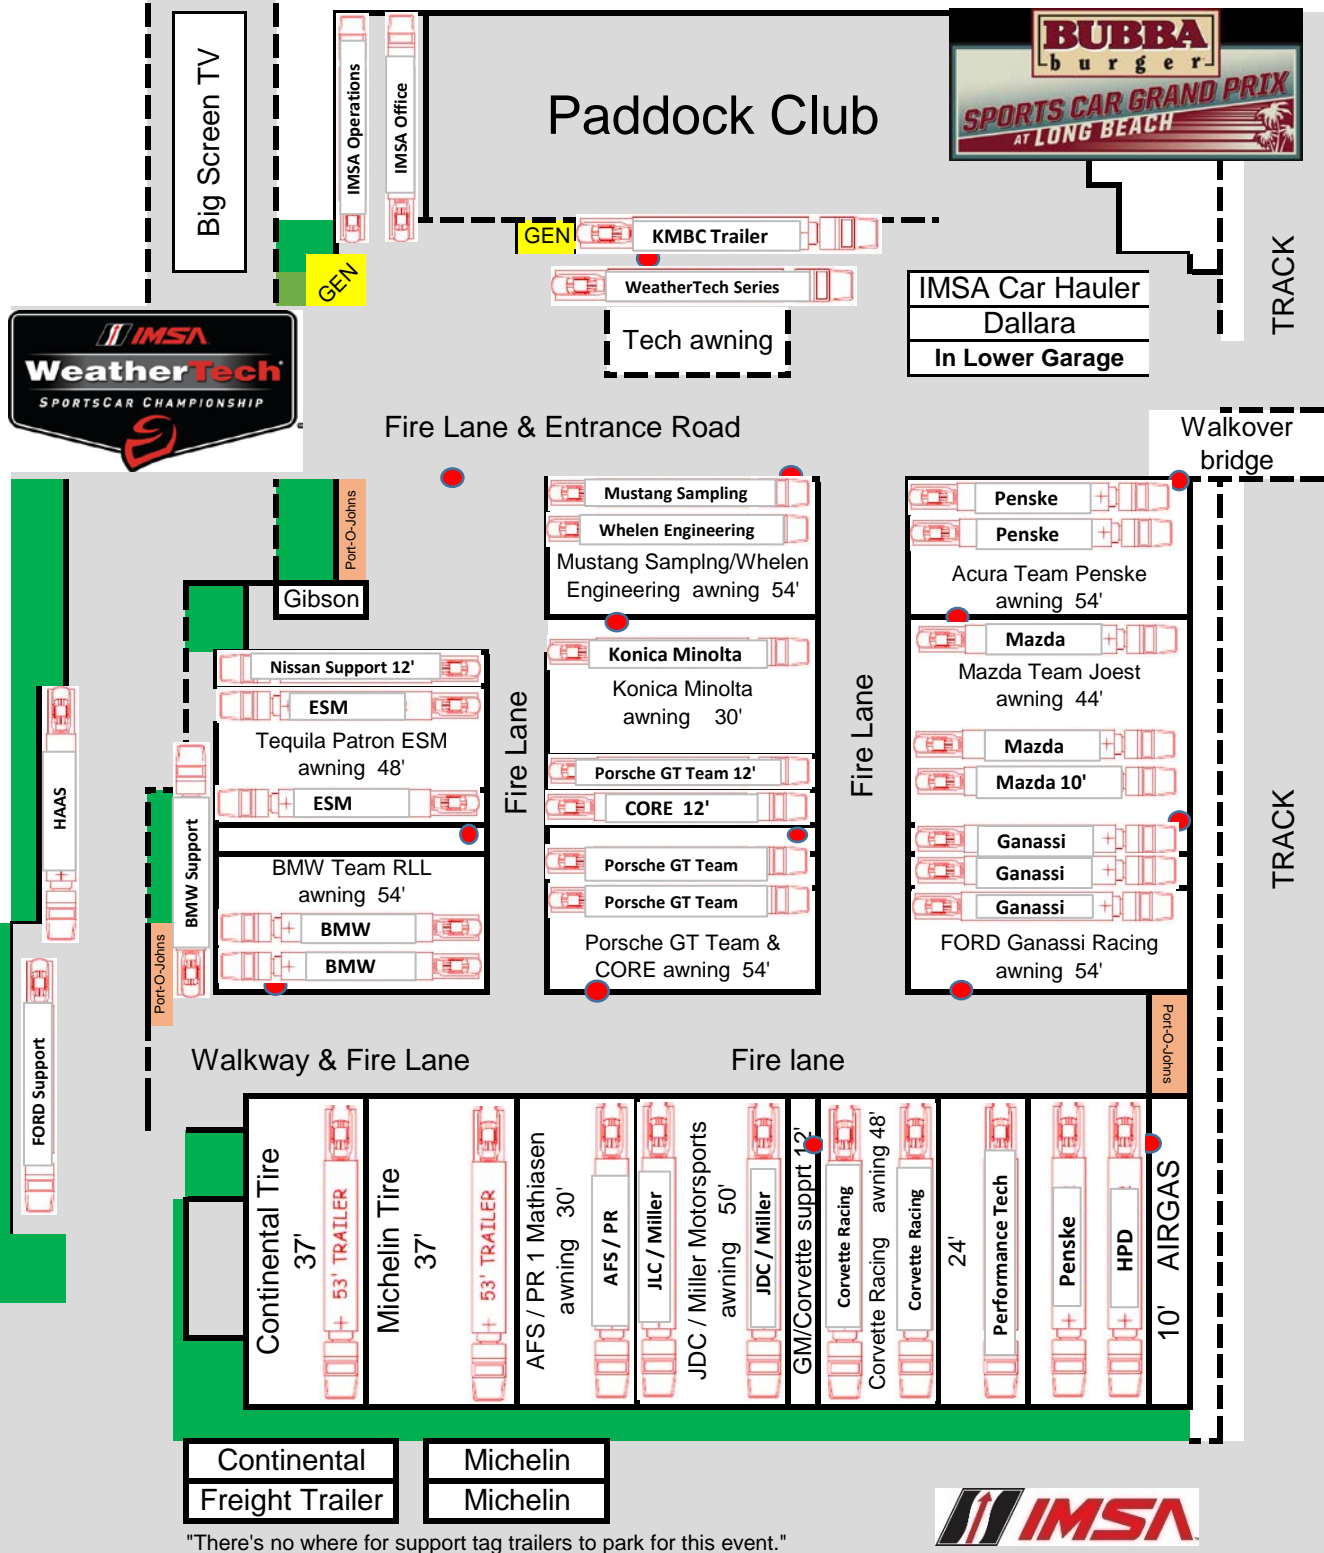

V 5 B

# 2018 Long Beach Grand Prix Paddock Locator

"There's no where for support tag trailers to park for this event."