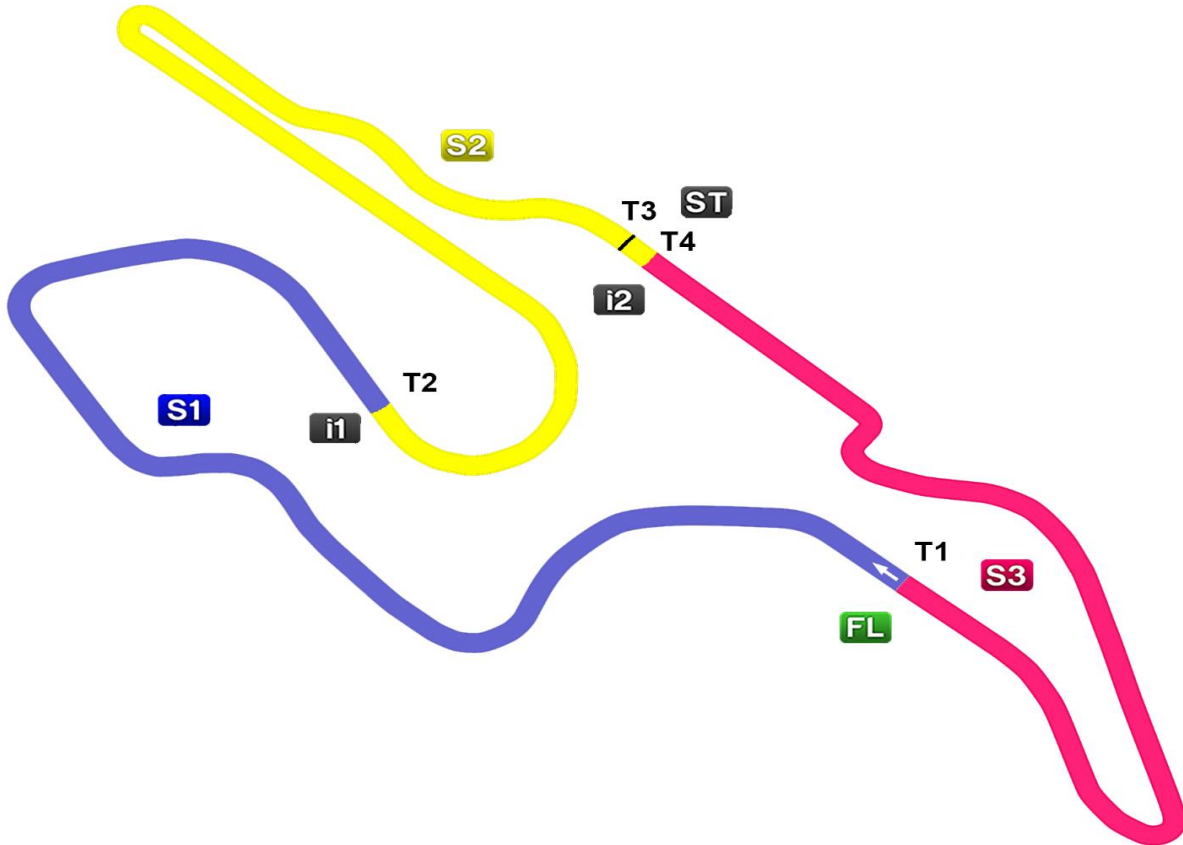

Sonoma Raceway

2.385 miles

Sonoma, California

2018

Sectors

| Section | Entry Timeline | Exit Timeline | Length (Ft,In) | Length (Inches) | | |
|---------|----------------|----------------|----------------|-----------------|----------|-------|
| S1 | FL | Finish Line | i1 | Intermediate 1 | 4613' 0" | 55356 |
| S2 | i1 | Intermediate 1 | i2 | Intermediate 2 | 4300' 0" | 51600 |
| S3 | i2 | Intermediate 2 | FL | Finish Line | 3679' 0" | 44148 |

Sections

| Section | Entry Timeline | Exit Timeline | Length (Ft,In) | Length (Inches) | Seconds to S/F at MPH | | | | |
|---------|----------------|------------------|----------------|-----------------|-----------------------|----------|-------|-----|-----|
| | | | | | 50 | 60 | | | |
| S01 | T1 | SFT Start/Finish | T2 | IM1 | 4613' 0" | 55356 | 161 | 134 | |
| S02 | T2 | IM1 | T3 | SP2 | 4198' 0" | 50376 | 157 | 131 | |
| S03 | T3 | SP2 | T4 | IM2 | 102' 0" | 1224 | 155 | 129 | |
| S04 | T4 | IM2 | T5 | T1 | Start/Finish | 3679' 0" | 44148 | 145 | 121 |

Speed Trap

| Section | Entry Timeline | Exit Timeline | Length (Ft,In) | Length (Inches) | | |
|---------|----------------|---------------|----------------|-----------------|--------|------|
| S02 | T3 | SP2 | T4 | IM2 | 97' 4" | 1168 |