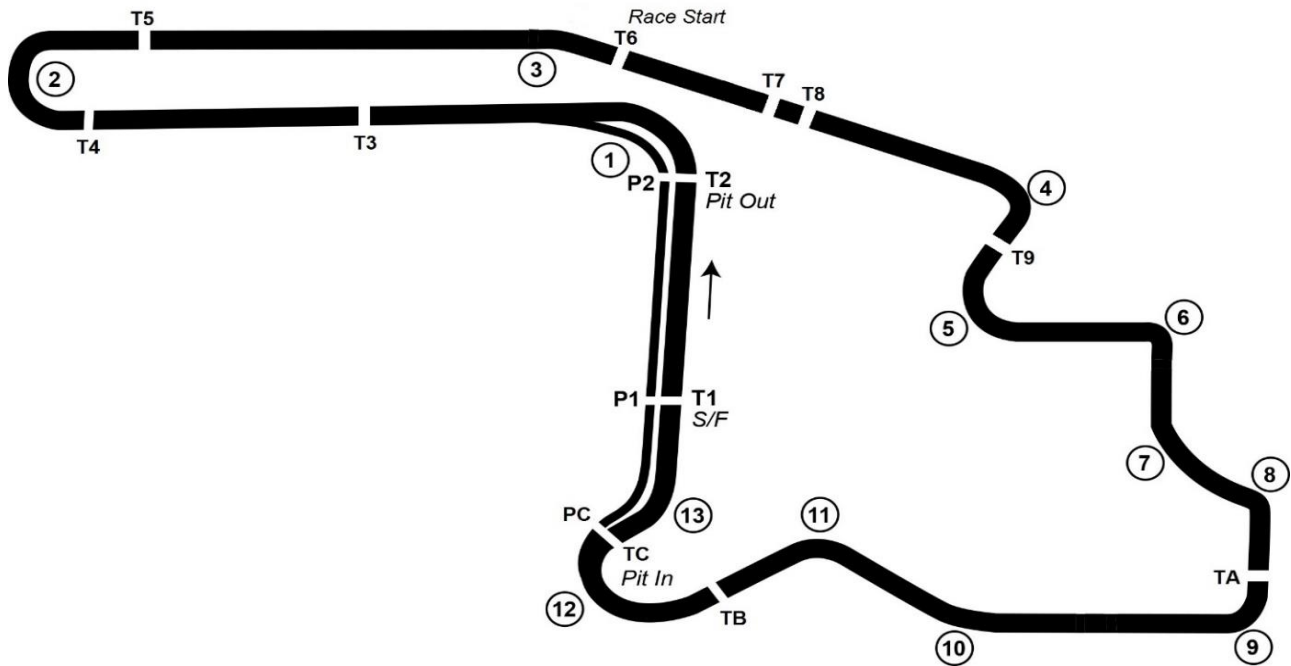

Mid-Ohio Sports Car Course

2.258 miles

Lexington, Ohio

2019

Sectors

Section	Entry Timeline	Exit Timeline	Length (Ft,In)	Length (Inches)
S1	FL Start/Finish	i1	5105' 0"	61260
S2	i1	i2	3401' 0"	40812
S3	i2	FL Start/Finish	3417' 0"	41004

Speed Traps

	Length (Ft,In)	Length (Inches)
ST	120' 0"	1440

Mid-Ohio Sports Car Course

2.258 miles

Lexington, Ohio

2019

Sectors

Section	Entry Timeline			Exit Timeline			Length (Ft,In)	Length (Inches)	Seconds to S/F at MPH	
									50	60
S01	T1	SFT	Start/Finish	T2	POT	Pit Out	756' 0"	9072	152	127
S02	T2	POT	Pit Out	T3	IM1		1175' 0"	14100	136	114
S03	T3	IM1		T4	IM2		845' 0"	10140	125	104
S04	T4	IM2		T5	IM3		909' 0"	10908	112	94
S05	T5	IM3		T6	IM4	Race Start	1420' 0"	17040	93	77
S06	T6	IM4	Race Start	T7	SP5		442' 0"	5304	87	72
S07	T7	SP5		T8	IM5		120' 0"	1440	85	71
S08	T8	IM5		T9	IM6		1027' 0"	12324	71	59
S09	T9	IM6		TA	IM7		1812' 0"	21744	47	39
S10	TA	IM7		TB	IM8		2156' 0"	25872	17	14
S11	TB	IM8		TC	PIT	Pit In	606' 0"	7272	9	7
S12	TC	PIT	Pit In	T1	SFT	Start/Finish	655' 0"	7860	163	135

Speed Traps

Section	Entry Timeline		Exit Timeline		Length (Ft,In)	Length (Inches)
SP5	T7	SP5	T8	IM5	120' 0"	1440