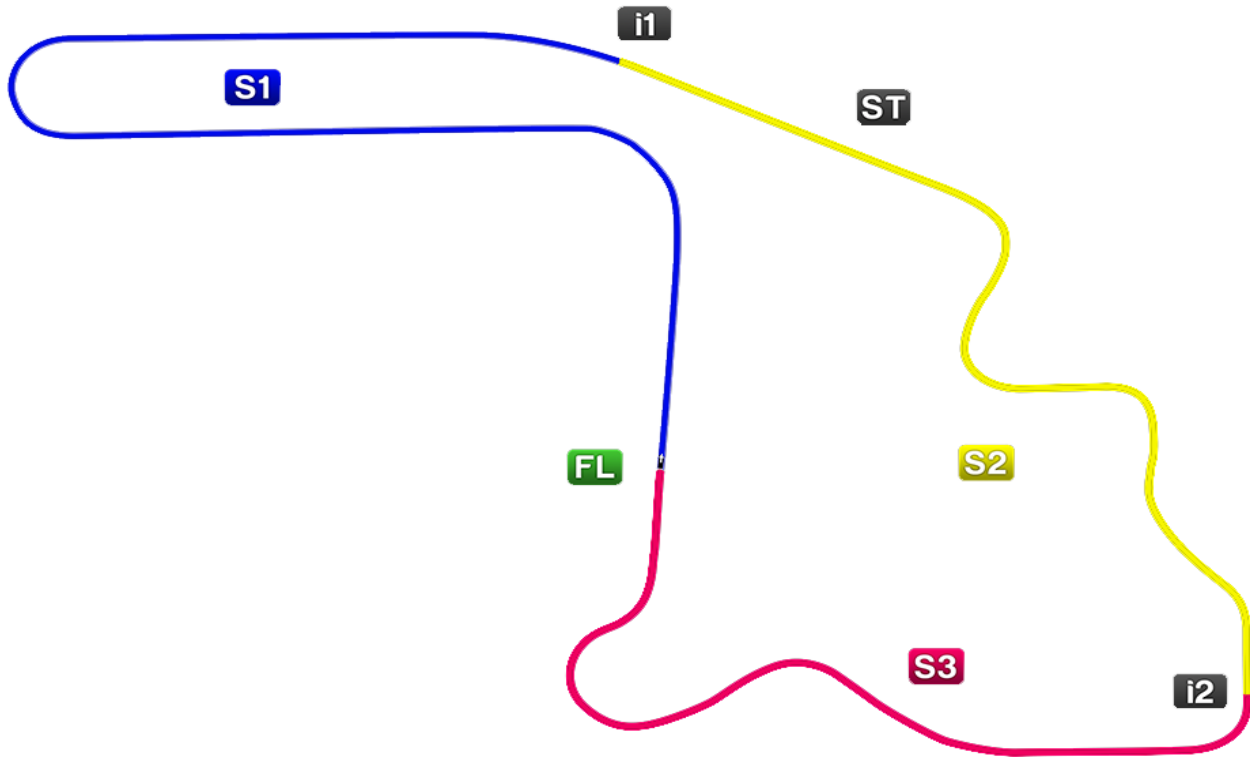

Mid-Ohio Sports Car Course

2.258 miles

Lexington, Ohio

2019

Sectors

Section	Entry Timeline	Exit Timeline	Length (Ft,In)	Length (Inches)
S1	FL Start/Finish	i1	5105' 0"	61260
S2	i1	i2	3401' 0"	40812
S3	i2	FL Start/Finish	3417' 0"	41004

Speed Traps

	Length (Ft,In)	Length (Inches)
ST	120' 0"	1440

Mid-Ohio Sports Car Course

2.258 miles

Lexington, Ohio

2019

Sectors

Section	Entry Timeline			Exit Timeline			Length (Ft,In)	Length (Inches)	Seconds to S/F at MPH	
									50	60
S01	T1	SFT	Start/Finish	T2	POT	Pit Out	756' 0"	9072	152	127
S02	T2	POT	Pit Out	T3	IM1		1175' 0"	14100	136	114
S03	T3	IM1		T4	IM2		845' 0"	10140	125	104
S04	T4	IM2		T5	IM3		909' 0"	10908	112	94
S05	T5	IM3		T6	IM4	Race Start	1420' 0"	17040	93	77
S06	T6	IM4	Race Start	T7	SP5		442' 0"	5304	87	72
S07	T7	SP5		T8	IM5		120' 0"	1440	85	71
S08	T8	IM5		T9	IM6		1027' 0"	12324	71	59
S09	T9	IM6		TA	IM7		1812' 0"	21744	47	39
S10	TA	IM7		TB	IM8		2156' 0"	25872	17	14
S11	TB	IM8		TC	PIT	Pit In	606' 0"	7272	9	7
S12	TC	PIT	Pit In	T1	SFT	Start/Finish	655' 0"	7860	163	135

Speed Traps

Section	Entry Timeline		Exit Timeline		Length (Ft,In)	Length (Inches)
SP5	T7	SP5	T8	IM5	120' 0"	1440