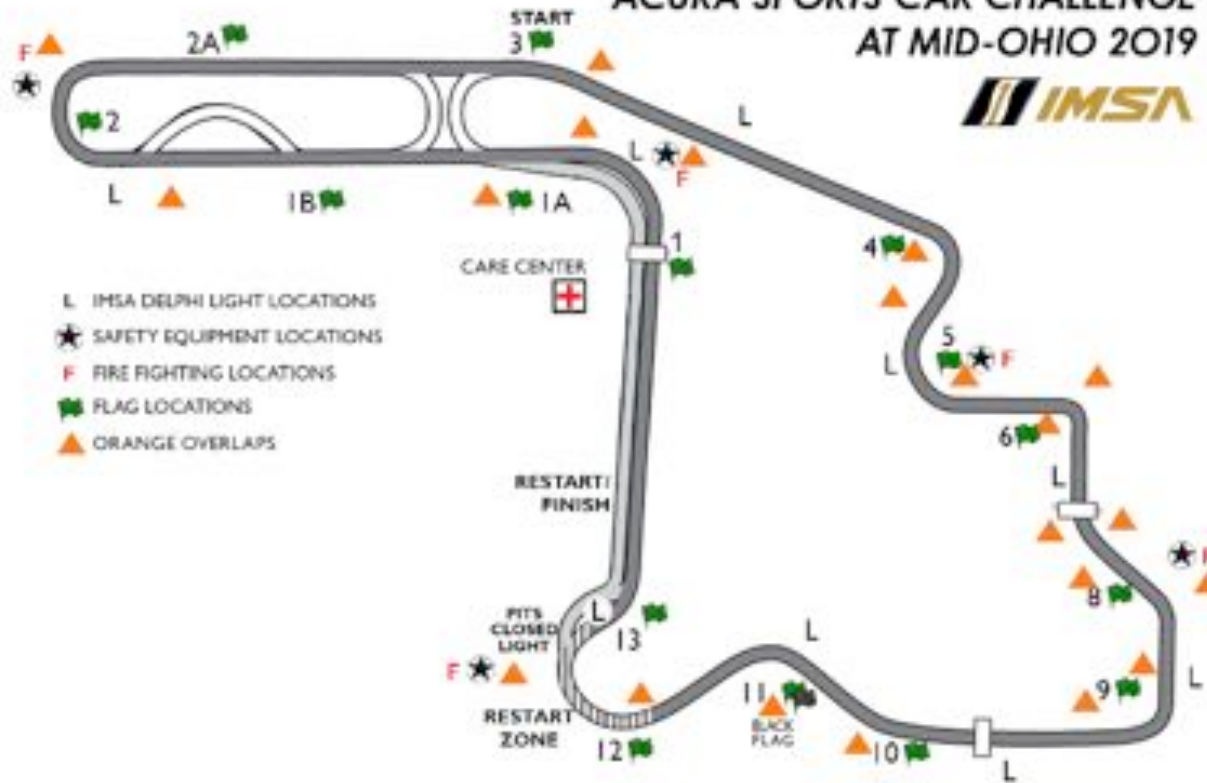

OFFICIAL TRACK MAP

ACURA SPORTS CAR CHALLENGE AT MID-OHIO 2019

- Track Services
 - Equipment
 - 1, 2, 3-4, 5, 8, 12
 - Fire
 - 1, 2, 3-4, 5, 8, 12
- Orange Overlaps
- Restart Acceleration Zone (Turn 12)

PLSL ENDS & PIT EXIT CLOSED LIGHT

PIT EXIT - PLSL ENDS

PIT OUT BLEND LINE

PIT OUT BLEND LINE

TURN 1 DRIVER'S RIGHT

PIT ENTRY - COMMITMENT POINT

PIT ENTRY - COMMITMENT POINT

PIT ENTRY - COMMITMENT POINT

PIT ENTRY - COMMITMENT POINT

PIT ENTRY - COMMITMENT POINT

PIT ENTRY - PLSL BEGINS

PIT LANE PROTOCOL (1)

PIT LANE PROTOCOL (1)

Start Line

Finish and Restart Line

Orange Overlaps