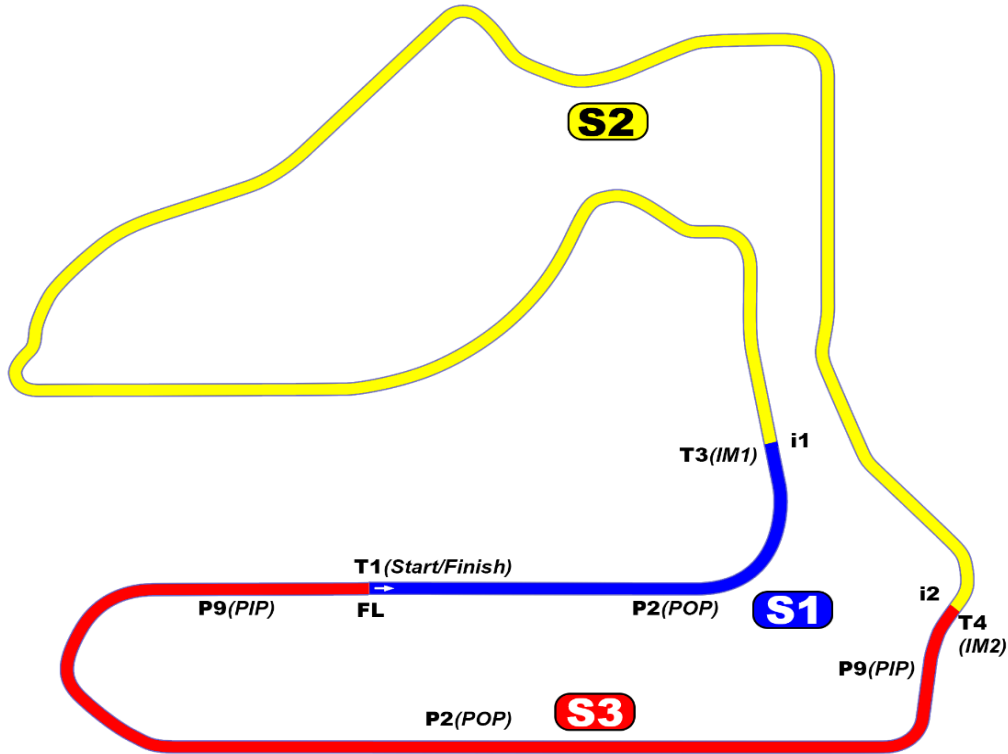

Sebring International Raceway

3.74 miles

Sebring, Florida

2020 July

Sectors

Section	Entry Timeline	Exit Timeline	Length (Ft,In)	Length (Inches)		
S1	FL	Finish Line	i1	Intermediate 1	2272' 5"	27269
S2	i1	Intermediate 1	i2	Intermediate 2	11331' 5"	135977
S3	i2	Intermediate 2	FL	Finish Line	5934' 9"	71217