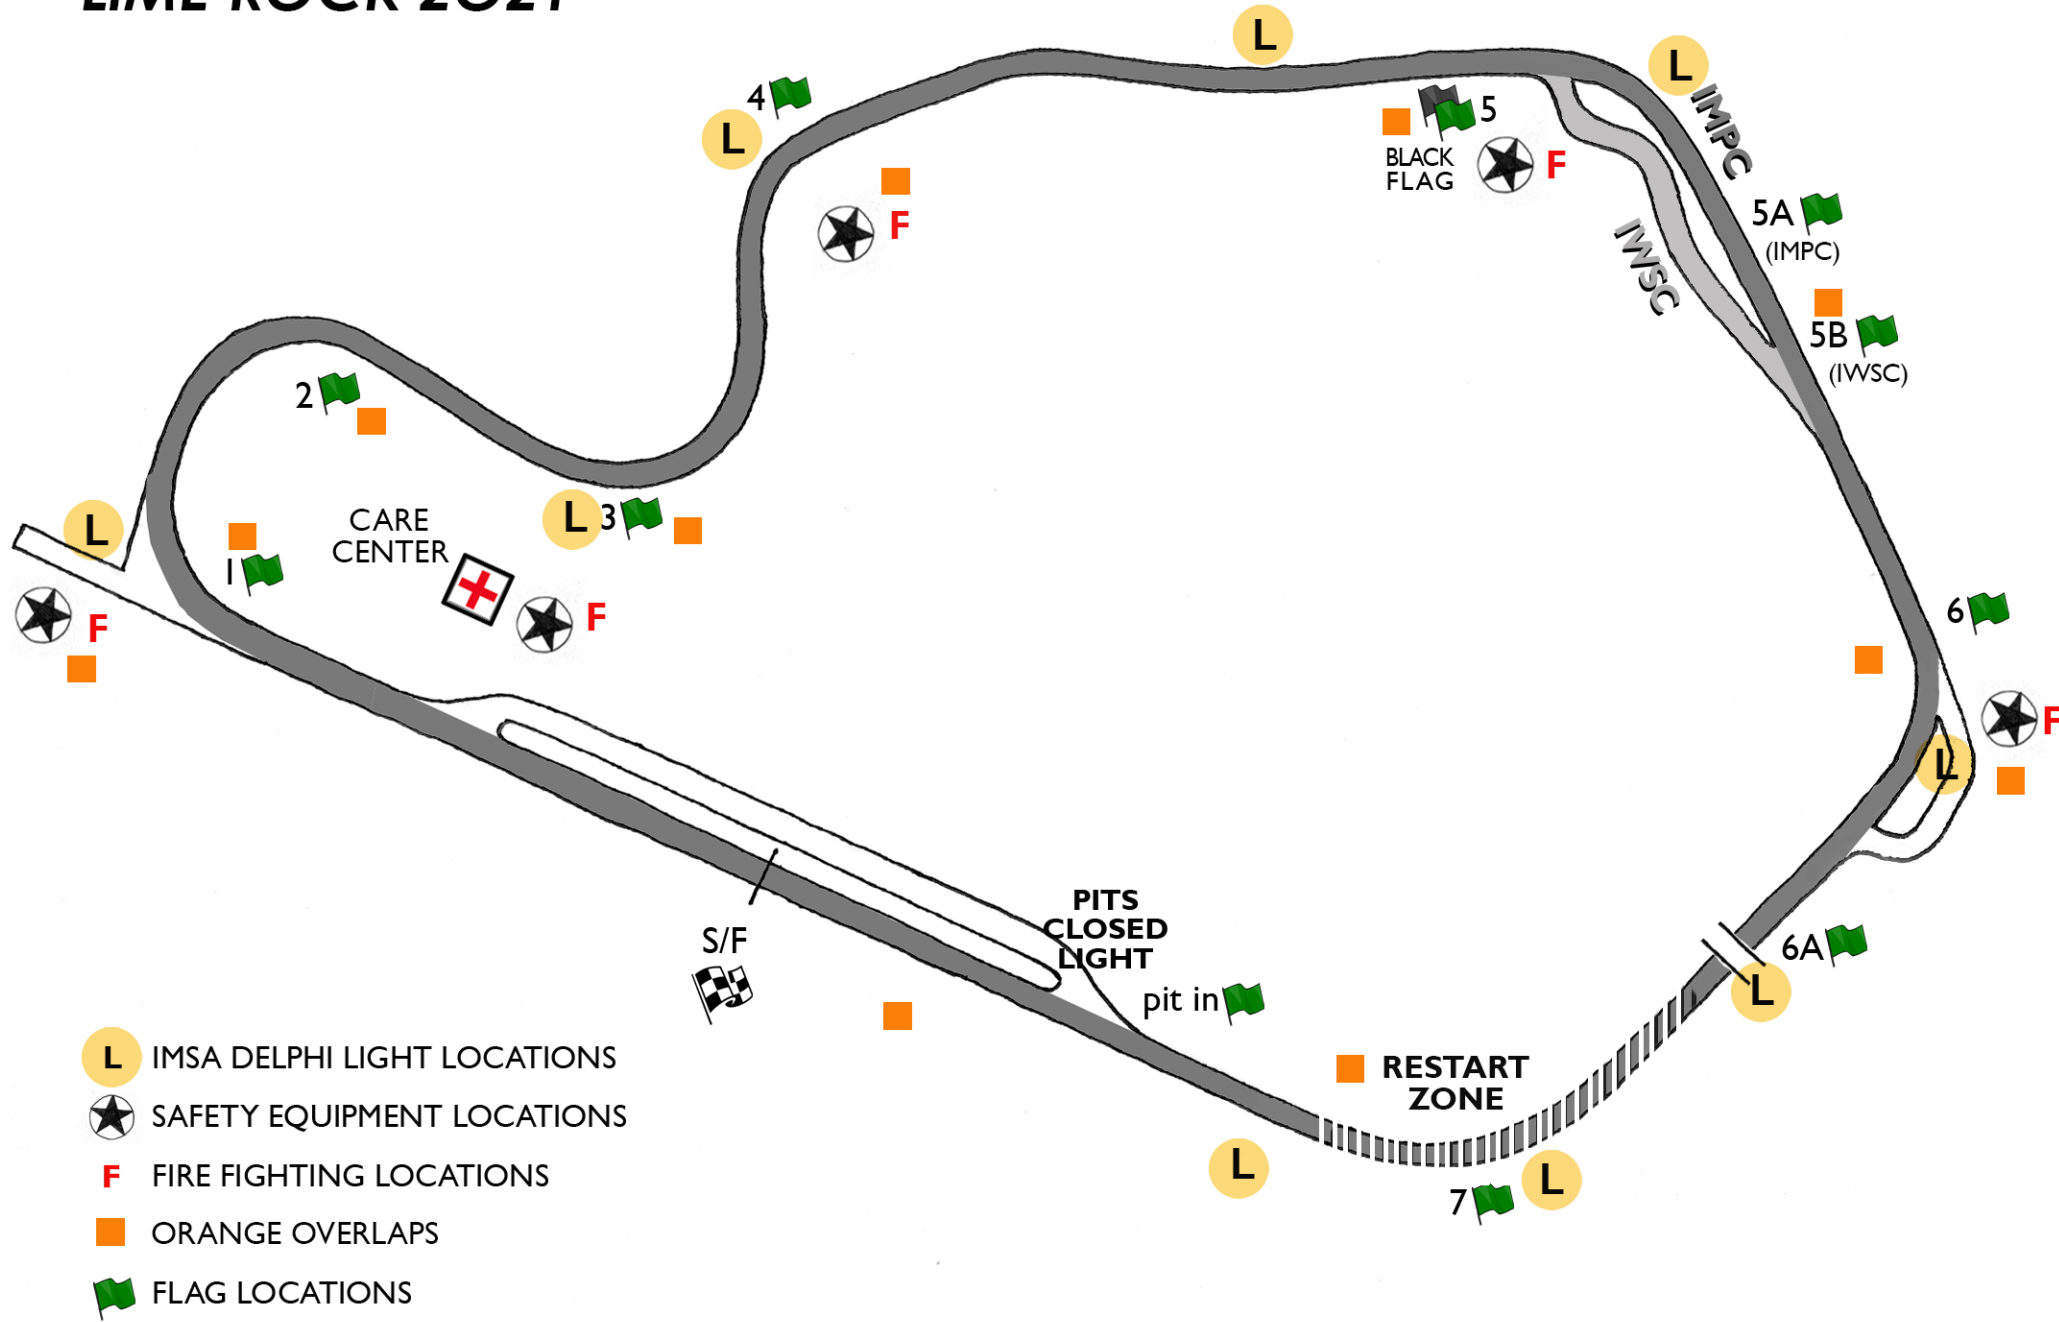

NORTHEAST GRAND PRIX LIME ROCK 2021

-  IMSA DELPHI LIGHT LOCATIONS
-  SAFETY EQUIPMENT LOCATIONS
-  FIRE FIGHTING LOCATIONS
-  ORANGE OVERLAPS
-  FLAG LOCATIONS