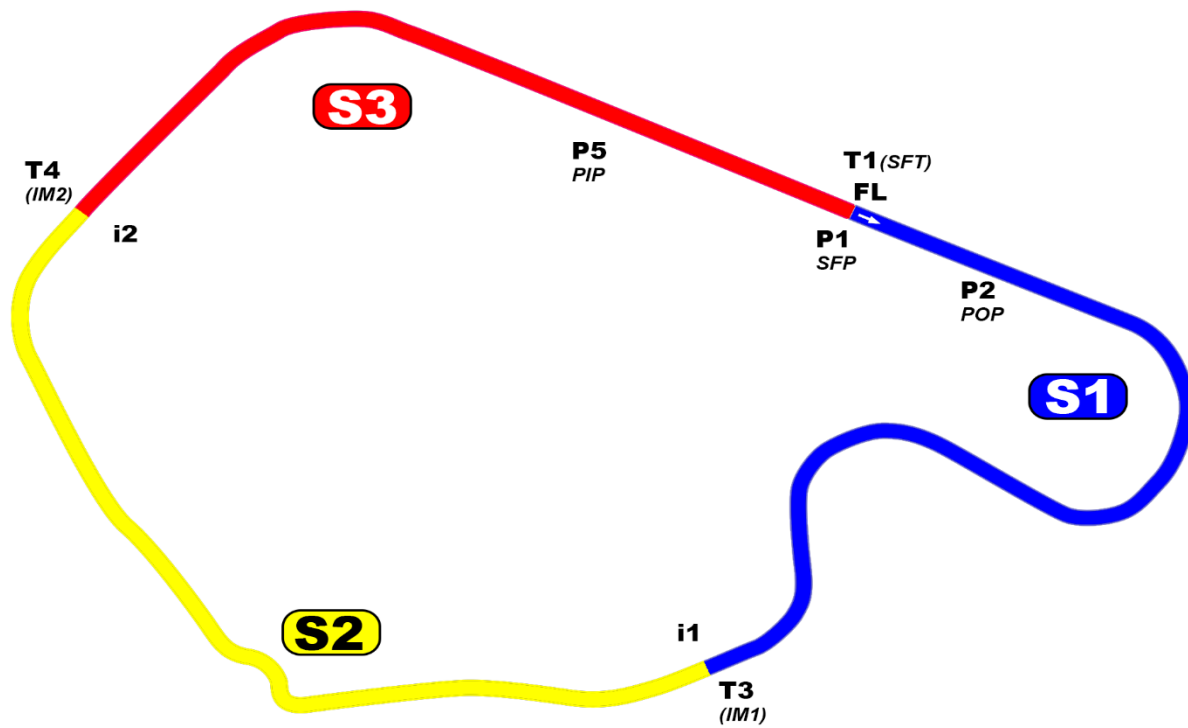

# Lime Rock Park

1.474 miles (with Chicane)

Lakeville, Connecticut

2021

## Sectors

Section	Entry Timeline	Exit Timeline	Length (Ft,In)	Length (Inches)		
S1	FL	Finish Line	i1	Intermediate 1	2897' 7"	34771
S2	i1	Intermediate 1	i2	Intermediate 2	2662' 6"	31950
S3	i2	Intermediate 2	FL	Finish Line	2225' 4"	26704